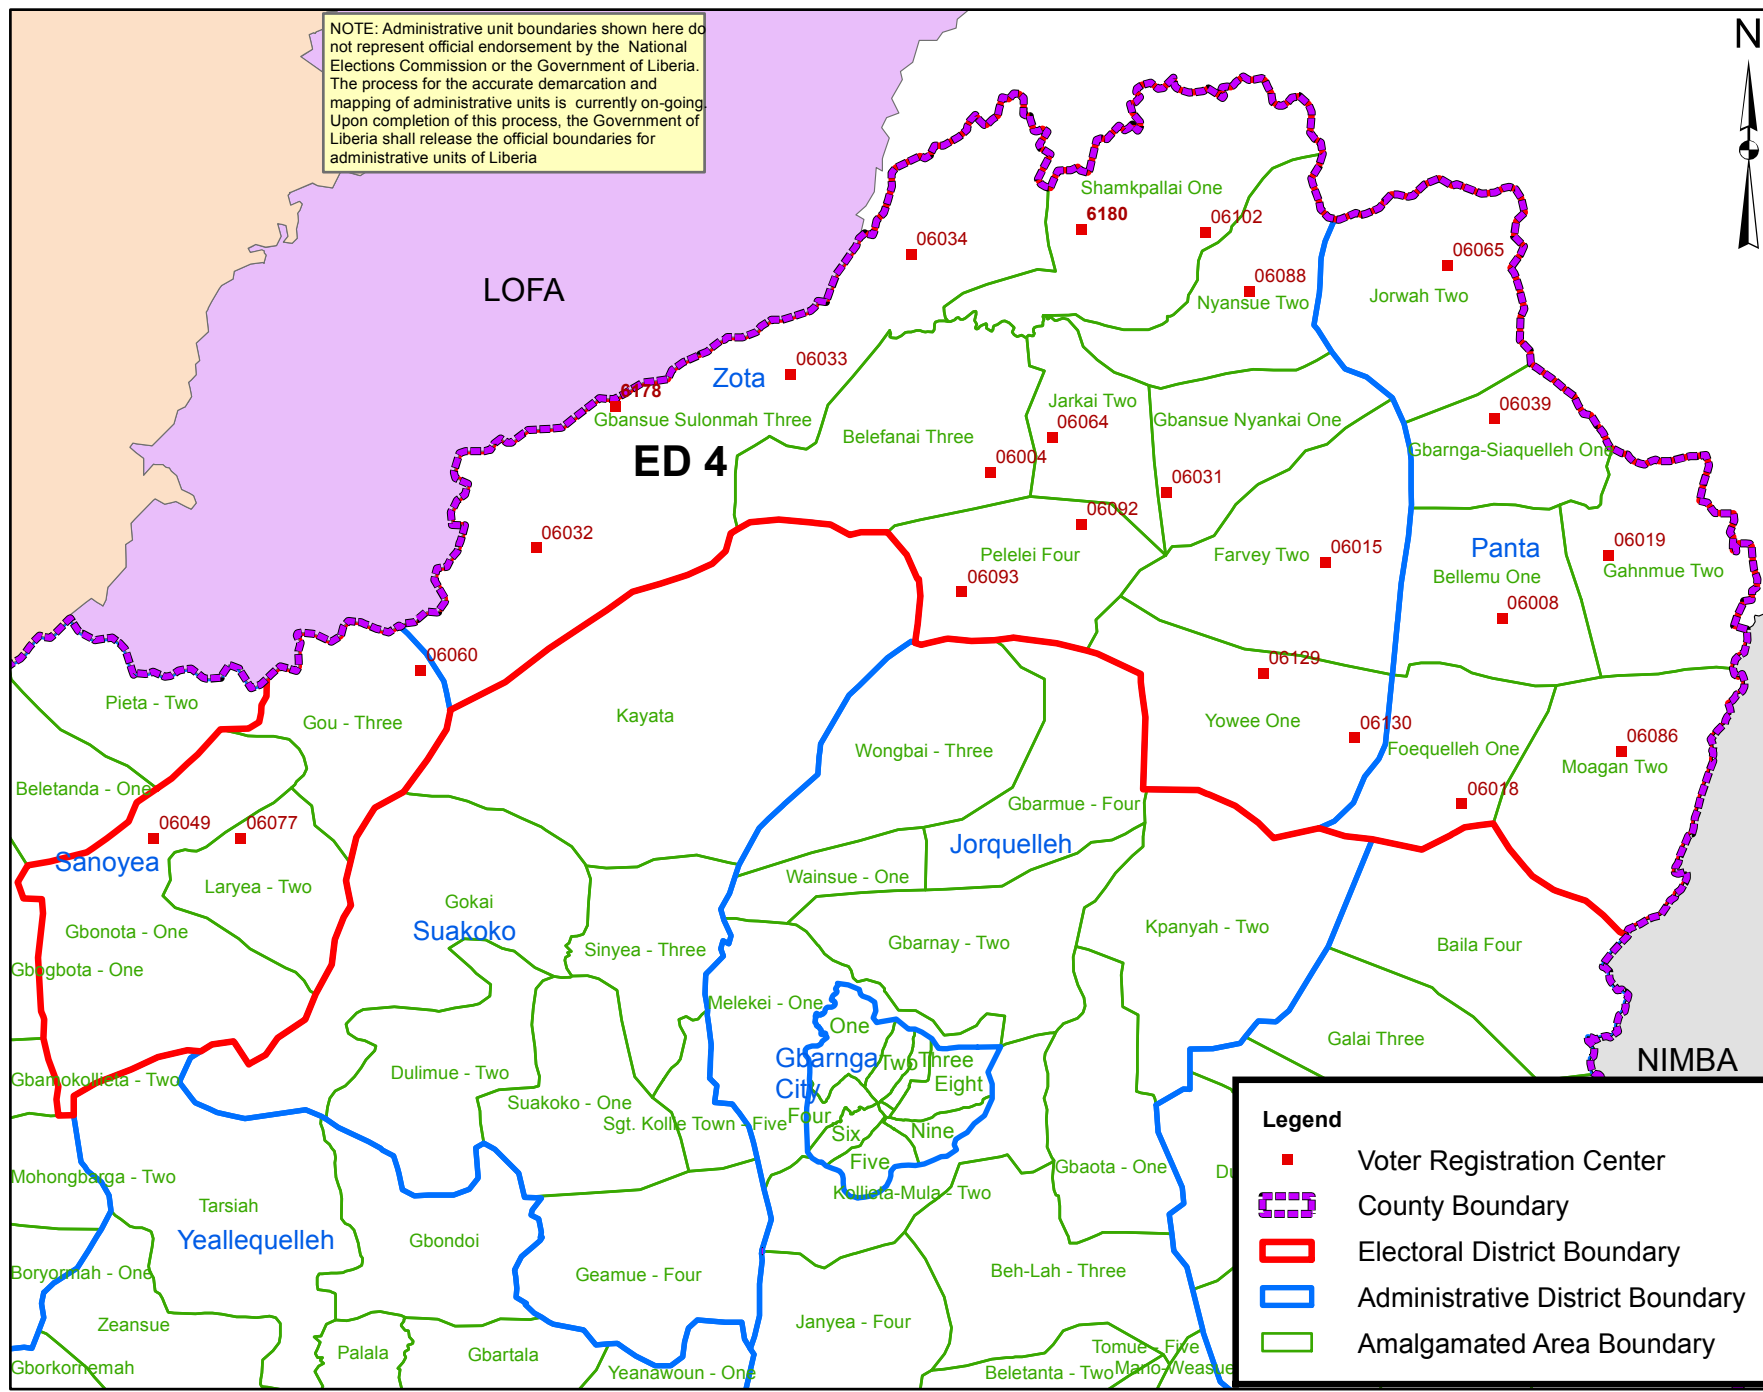

NOTE: Administrative unit boundaries shown here do not represent official endorsement by the National Elections Commission or the Government of Liberia. The process for the accurate demarcation and mapping of administrative units is currently on-going. Upon completion of this process, the Government of Liberia shall release the official boundaries for administrative units of Liberia

Bong County Electoral Districts No.4 2017

Voter Registration Centers		
VRC Code	Center Name	Total Registrants
6004	Belefanai Adm. Building	1,691
6008	Bellemu Public School	2,040
6015	Farvey Public School	1,027
6018	Foequelleh Public School	3,216
6019	Gahnmue Public School	2,203
6031	Naama Public School	1,149
6032	Gbansue Sulonmah Public School	1,023
6033	Gbalatuah Public School	1,343
6034	Feetuah Palava Hut	393
6039	Gbarnga Siaquelleh Public School	1,429
6049	Gbonota Clinic	2,424
6060	Gou Palava Hut	687
6064	Paye -Ta Public School	509
6065	Jorwah Public school	1,024
6077	Laryea Public School	819
6086	Shankpowai Palava Hut	1,091
6088	Nyansue Palava Hut	926
6092	Kollie-TaPalava Hut	770
6093	Pelelei Public School	690
6102	Shankpallai Public School	1,263
6129	Yowee Public School	1,267
6130	Mbelequah Palava Hut	784
6178	Kalawayaquelleh Community School	149
6180	Kolonta Palava Hut	333
Total Registrants (After Exhibition)		28,250

Legend

- Voter Registration Center
- County Boundary
- Electoral District Boundary
- Administrative District Boundary
- Amalgamated Area Boundary

Voter registration centers have been assigned to electoral districts. Therefore, a person is assigned to the same electoral district of the center where he or she registered.