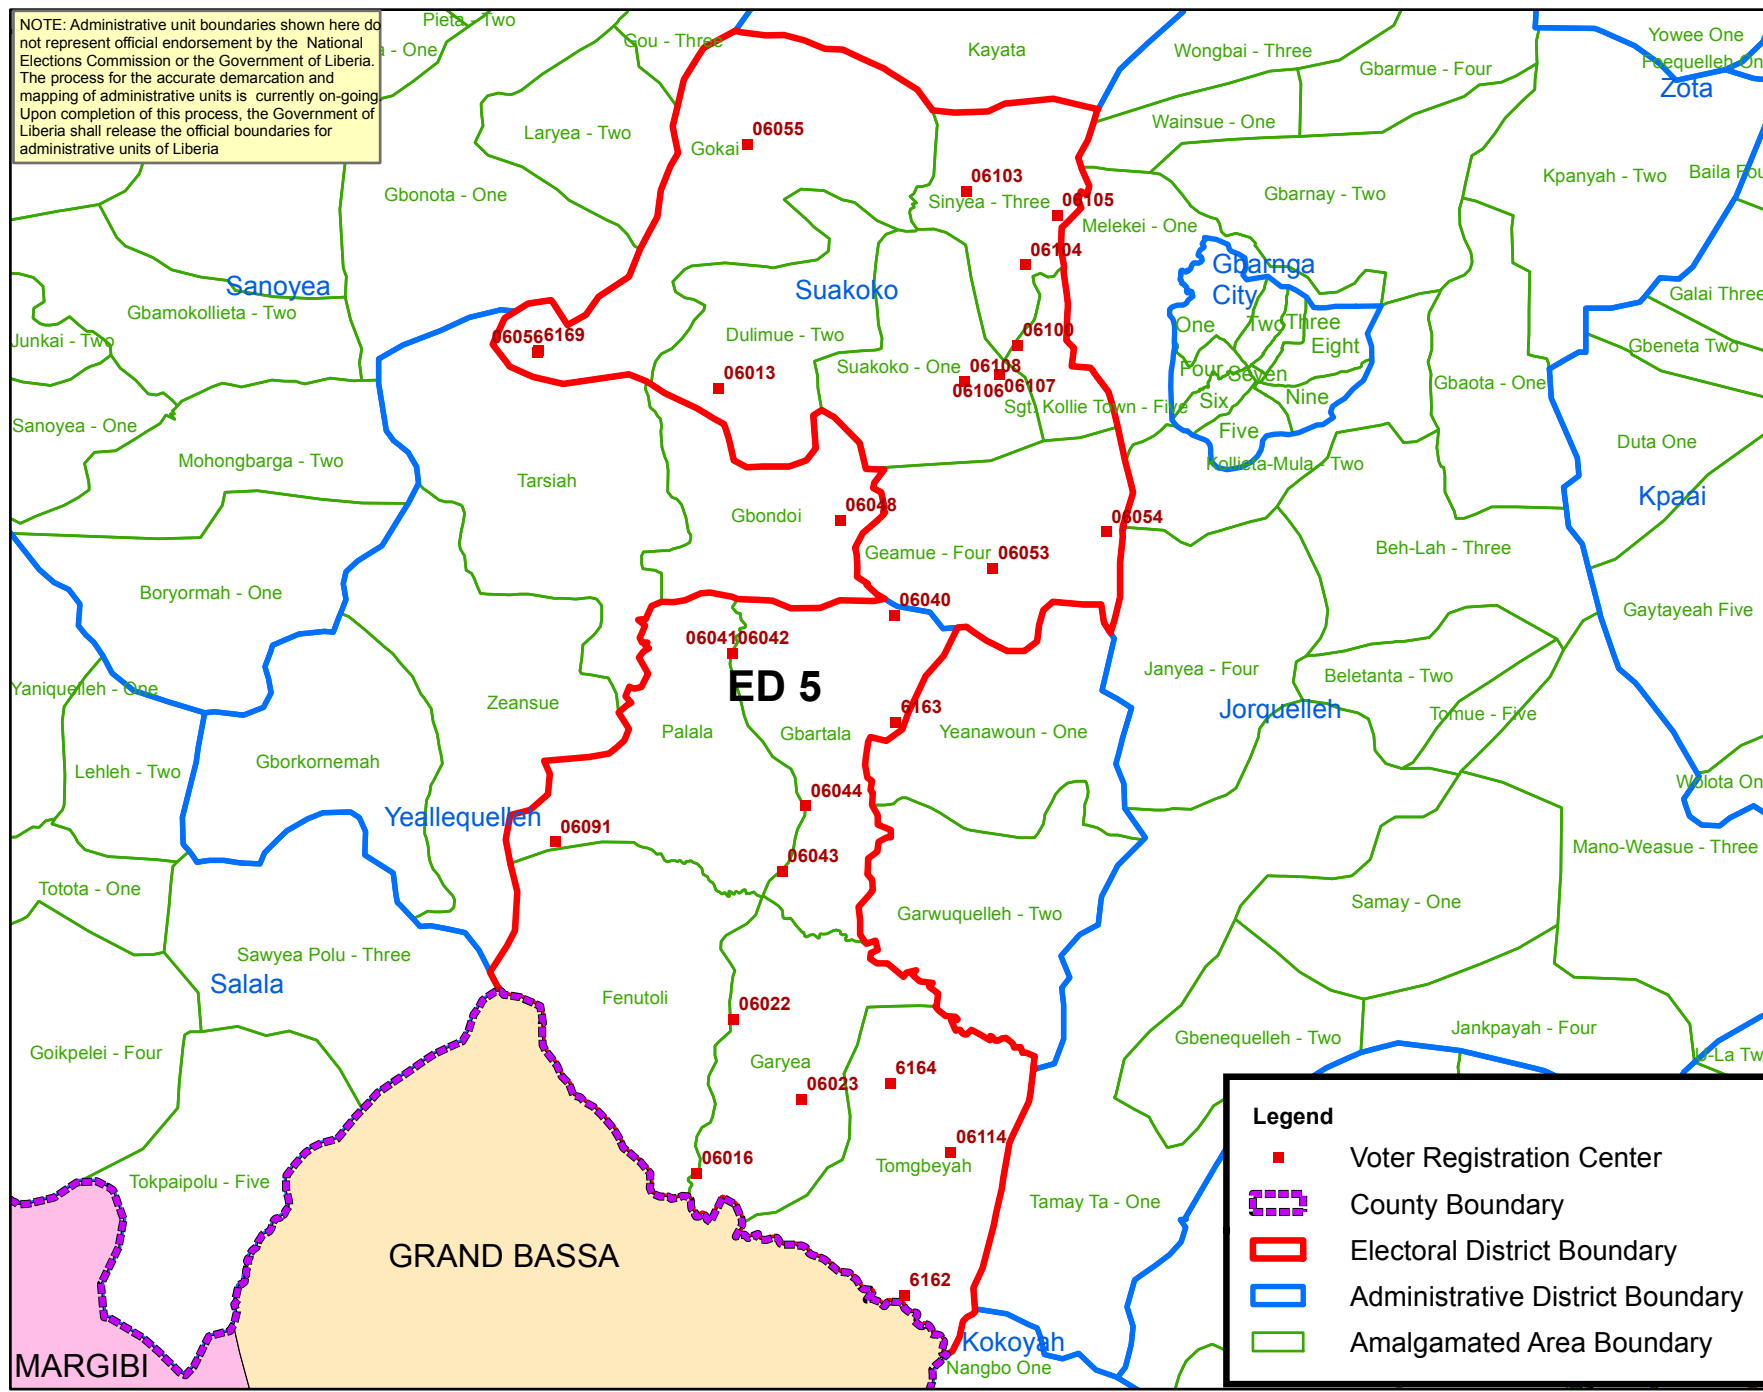

NOTE: Administrative unit boundaries shown here do not represent official endorsement by the National Elections Commission or the Government of Liberia. The process for the accurate demarcation and mapping of administrative units is currently on-going. Upon completion of this process, the Government of Liberia shall release the official boundaries for administrative units of Liberia

# Bong County Electoral Districts No.5 2017

Voter Registration Centers		
VRC Code	Center Name	Total Registrant
6013	Gleannasiasue palava Hut	1,327
6016	Juah Mannah Elem. School	678
6022	Garyea Public School	1,277
6023	Dweayeapolu Palava Hut	180
6040	Tumata Palava Hut	752
6041	David Fajue School	2,382
6042	David Fajue School	2,183
6043	Voloblai palava Hut	992
6044	Taylor-ta Palava Hut	1,644
6053	Guermue Public School	987
6054	Gwenimah Methodist School	891
6055	Gokai Public School	940
6056	Ganla Town Hall	393
6091	Palala Palava Hut	491
6100	Sergeant Kollie Town Market	2,090
6101	Phebe Community	2,109
6103	Balamah Town Hall	1,282
6104	Cuttington University	1,414
6105	G.W. Gibson School	1,670
6106	Suakoko Center High	937
6107	Suakoko Center High	831
6108	Flomo Wannah Elem. School	2,730
6114	Glenkormah Palava Hut	497
6162	Kornie Palava Hut	525
6163	Gwilly Palava Hut	541
6164	Joakai Palava Hut	304
6169	Gbarmla Public School	602
<b>Total Registrants (After Exhibition)</b>		<b>30,649</b>

**Legend**

- Voter Registration Center
- ▭ County Boundary
- ▭ Electoral District Boundary
- ▭ Administrative District Boundary
- ▭ Amalgamated Area Boundary

Voter registration centers have been assigned to electoral districts. Therefore, a person is assigned to the same electoral district of the center where he or she registered.