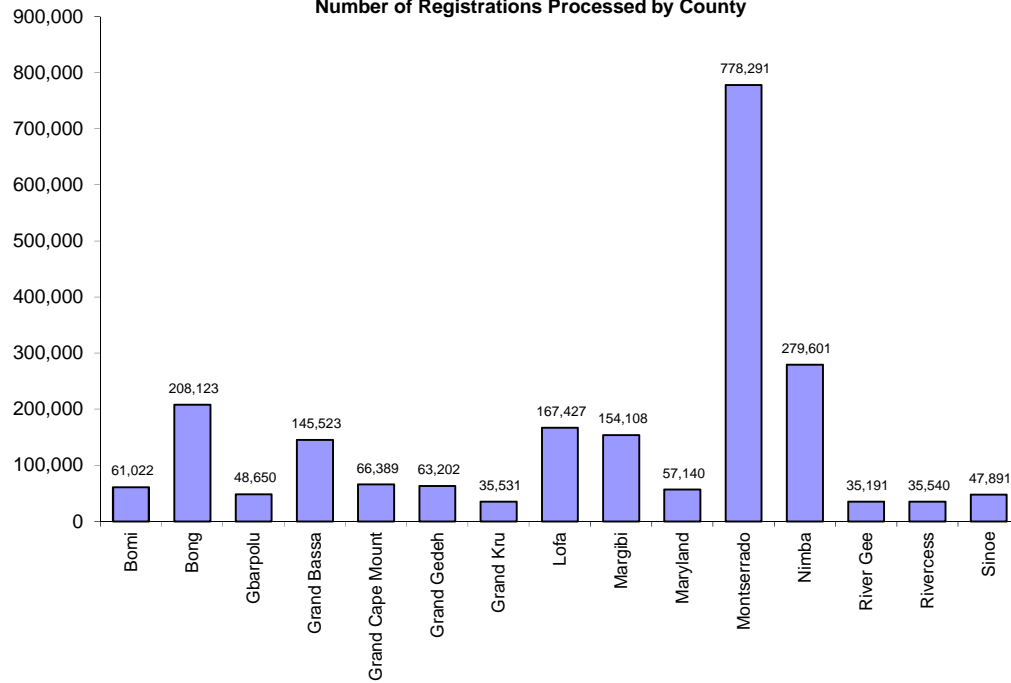

NATIONAL ELECTIONS COMMISSION

Voter Registration (2017) Statistics

Number of Registrations Processed by County