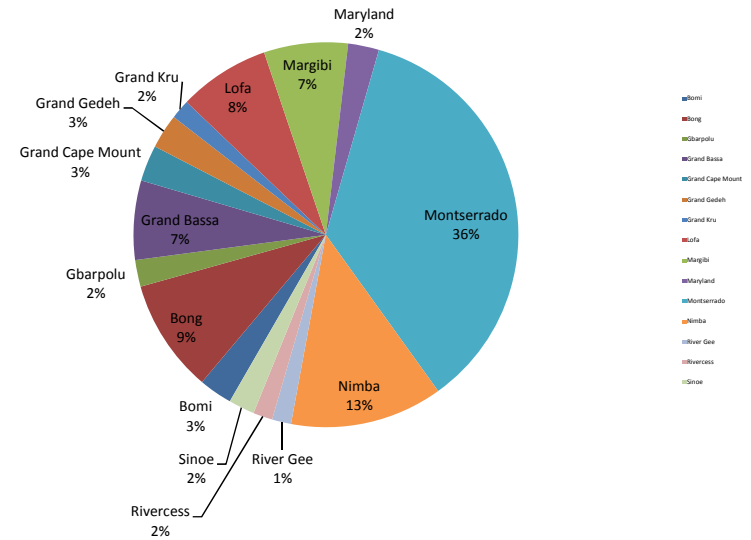

Percentage of Registrations Processed By County