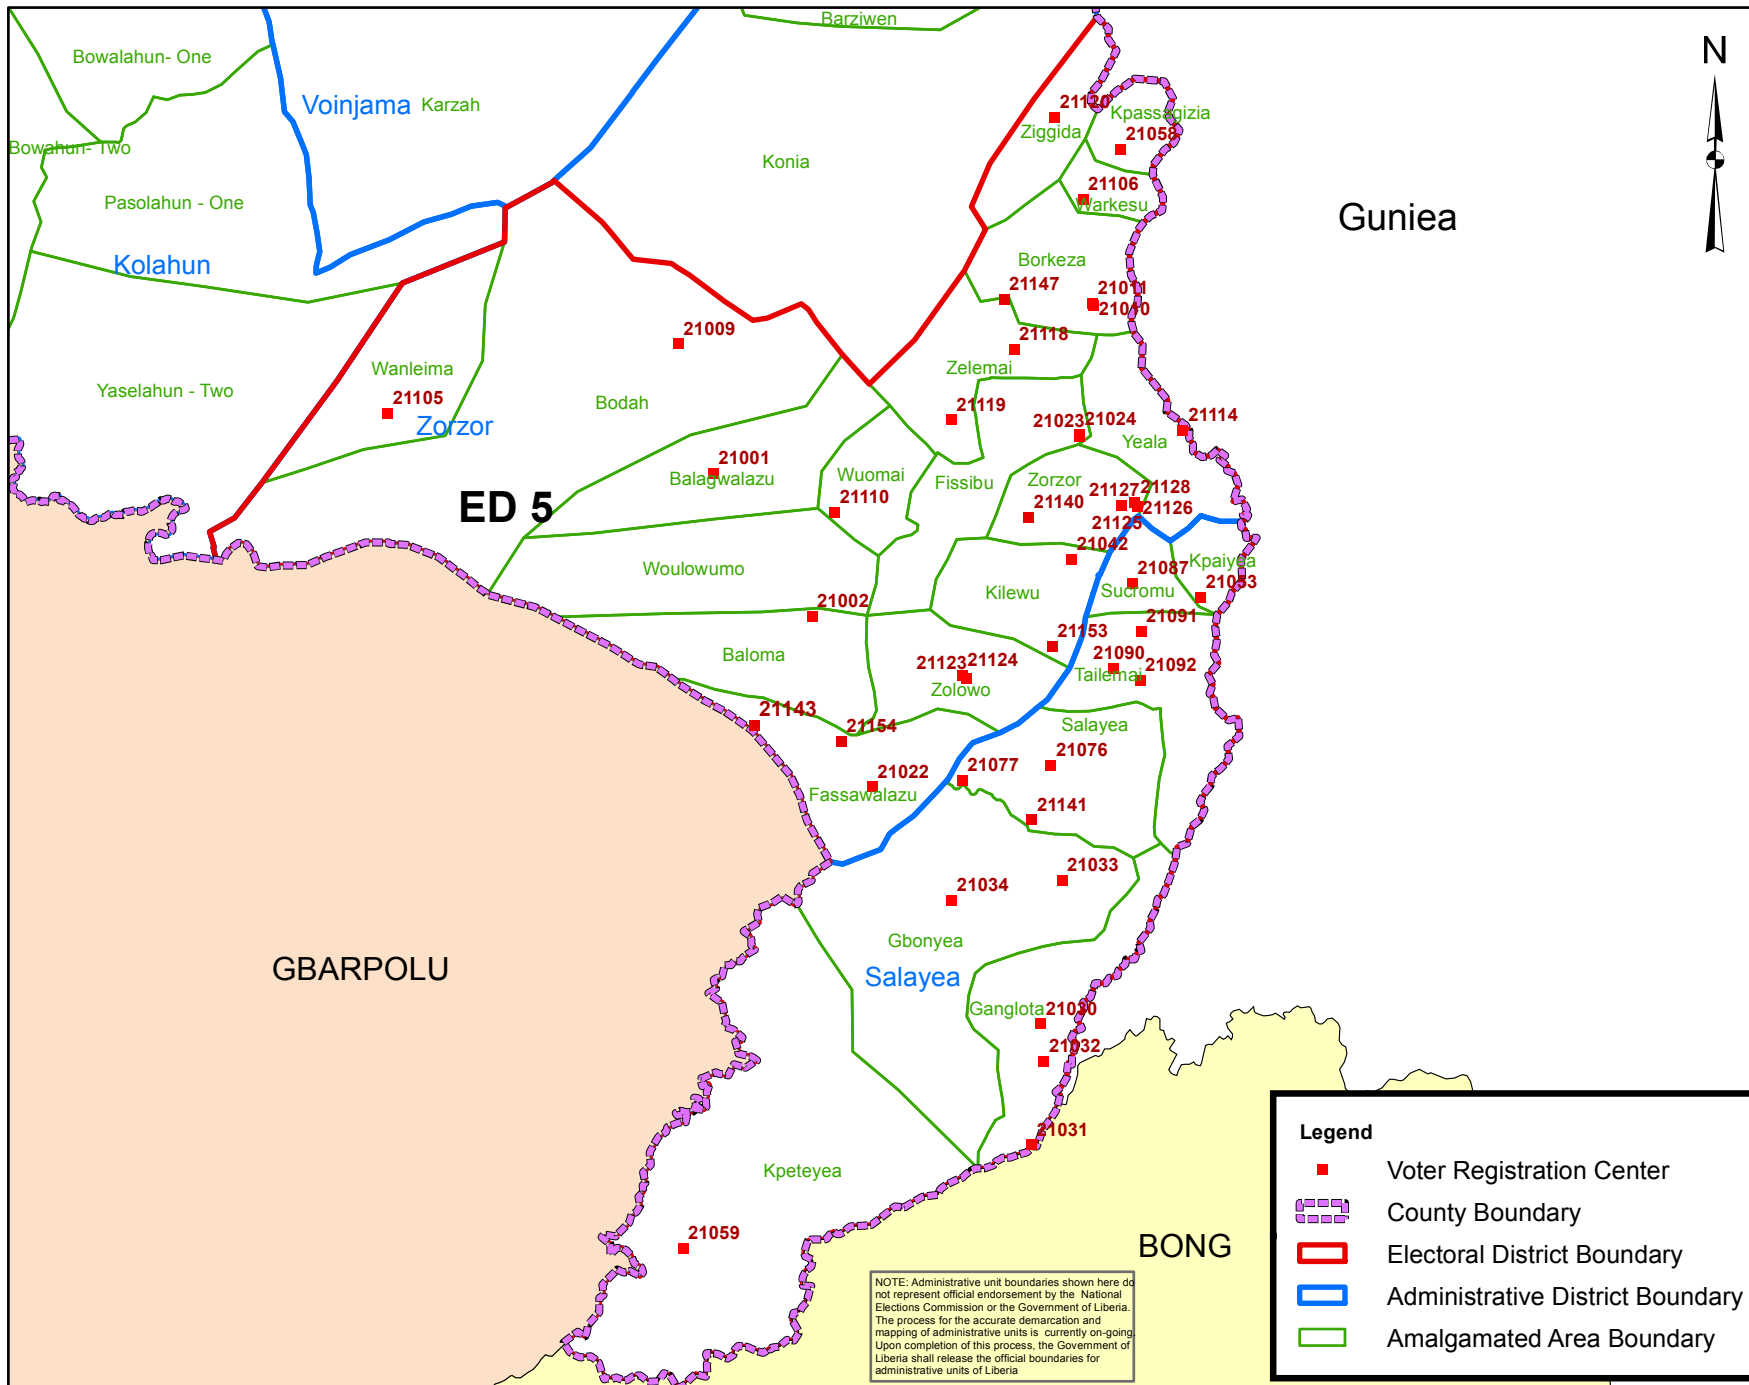

Lofa County Electoral District No. 5 2017

Guniea

GBARPOLU

BONG

ED 5

Legend

- Voter Registration Center
- ▭ County Boundary
- ▭ Electoral District Boundary
- ▭ Administrative District Boundary
- ▭ Amalgamated Area Boundary

Voter Registration Centers		
VRC Code	Center Name	Total Registrants
21001	Balagwalazu Public School	605
21002	Baloma Public School	221
21009	Bodah Town Hall	382
21010	Borkeza Public School	1,000
21011	Borkeza Market Hall	930
21022	Fassawalazu Public School	402
21023	Fissibu Town Hall	1,354
21024	Fissibu Sumokota School Building	962
21030	Ganglota Public School	883
21031	Bayan Town Hall	679
21032	Kpayarkolleh Public School	895
21033	Gorlu Public School	1,321
21034	Gbonyea Public School	757
21042	Kilewu Public School	476
21053	Kpaiyea Public School	1,177
21058	Kpassagizia Public School	1,249
21059	Gbakoita Town Hall	326
21076	Salayea Public School	2,060
21077	Tinsue Public School	356
21087	Sucromu Public School	1,399
21090	Tailemai Public School	622
21091	Gbanway Public School	522
21092	Yarpuah Public School	1,201
21105	Lobobah Town Hall	203
21106	Warkesu Public School	617
21110	Wuomai Public School	601
21114	Yeala Public School	1,246
21118	Zelemai Public School	829
21119	Wozi Public School	311
21120	Ziggida Public School	1,145
21123	Zolowu Town Hall	1,102
21124	Zolowu Public School	769
21125	Zorzor Central High	1,004
21126	Zorzor Central High	910
21127	Zorzor Luthren School	856
21128	Zorzor Market Hall	1,694
21140	Kalemai Public School	464
21141	Telemu Public School	486
21143	Vasala Lutheran Hall	287
21147	Zuwolor Public School	755
21153	Passama Public School	454
21154	Massawo Jr High School	322
Total Registrants (After Exhibition)		33,834

Voter registration centers have been assigned to electoral districts. Therefore, a person is assigned to the same electoral district of the center where he or she registered.

The final roll of registrants (after the Exhibition Exercise) is displayed.

Data Sources:
2017 National Voter Registration Exercise- National Elections Commission
2009-2010 Administrative Boundary & Locality Revalidation Project - Inter-Agency Taskforce on Delimitation (IATD: MIA, MLME, NEC, LISGIS)
2007 National Geographic Planning - Liberia Institute of Statistics & Geo-Information Services (LISGIS)
2006-2007 Boundary Harmonization Exercise - Special Joint Stakeholders Collaborative Committee (SJSCC)

Scale: 1:570,000
Map Projection: UTM Zone 29N
Datum: WGS 84
Unit: Meter

Prepared & Printed By:
National Elections Commission
Production Date: 20 June 2017