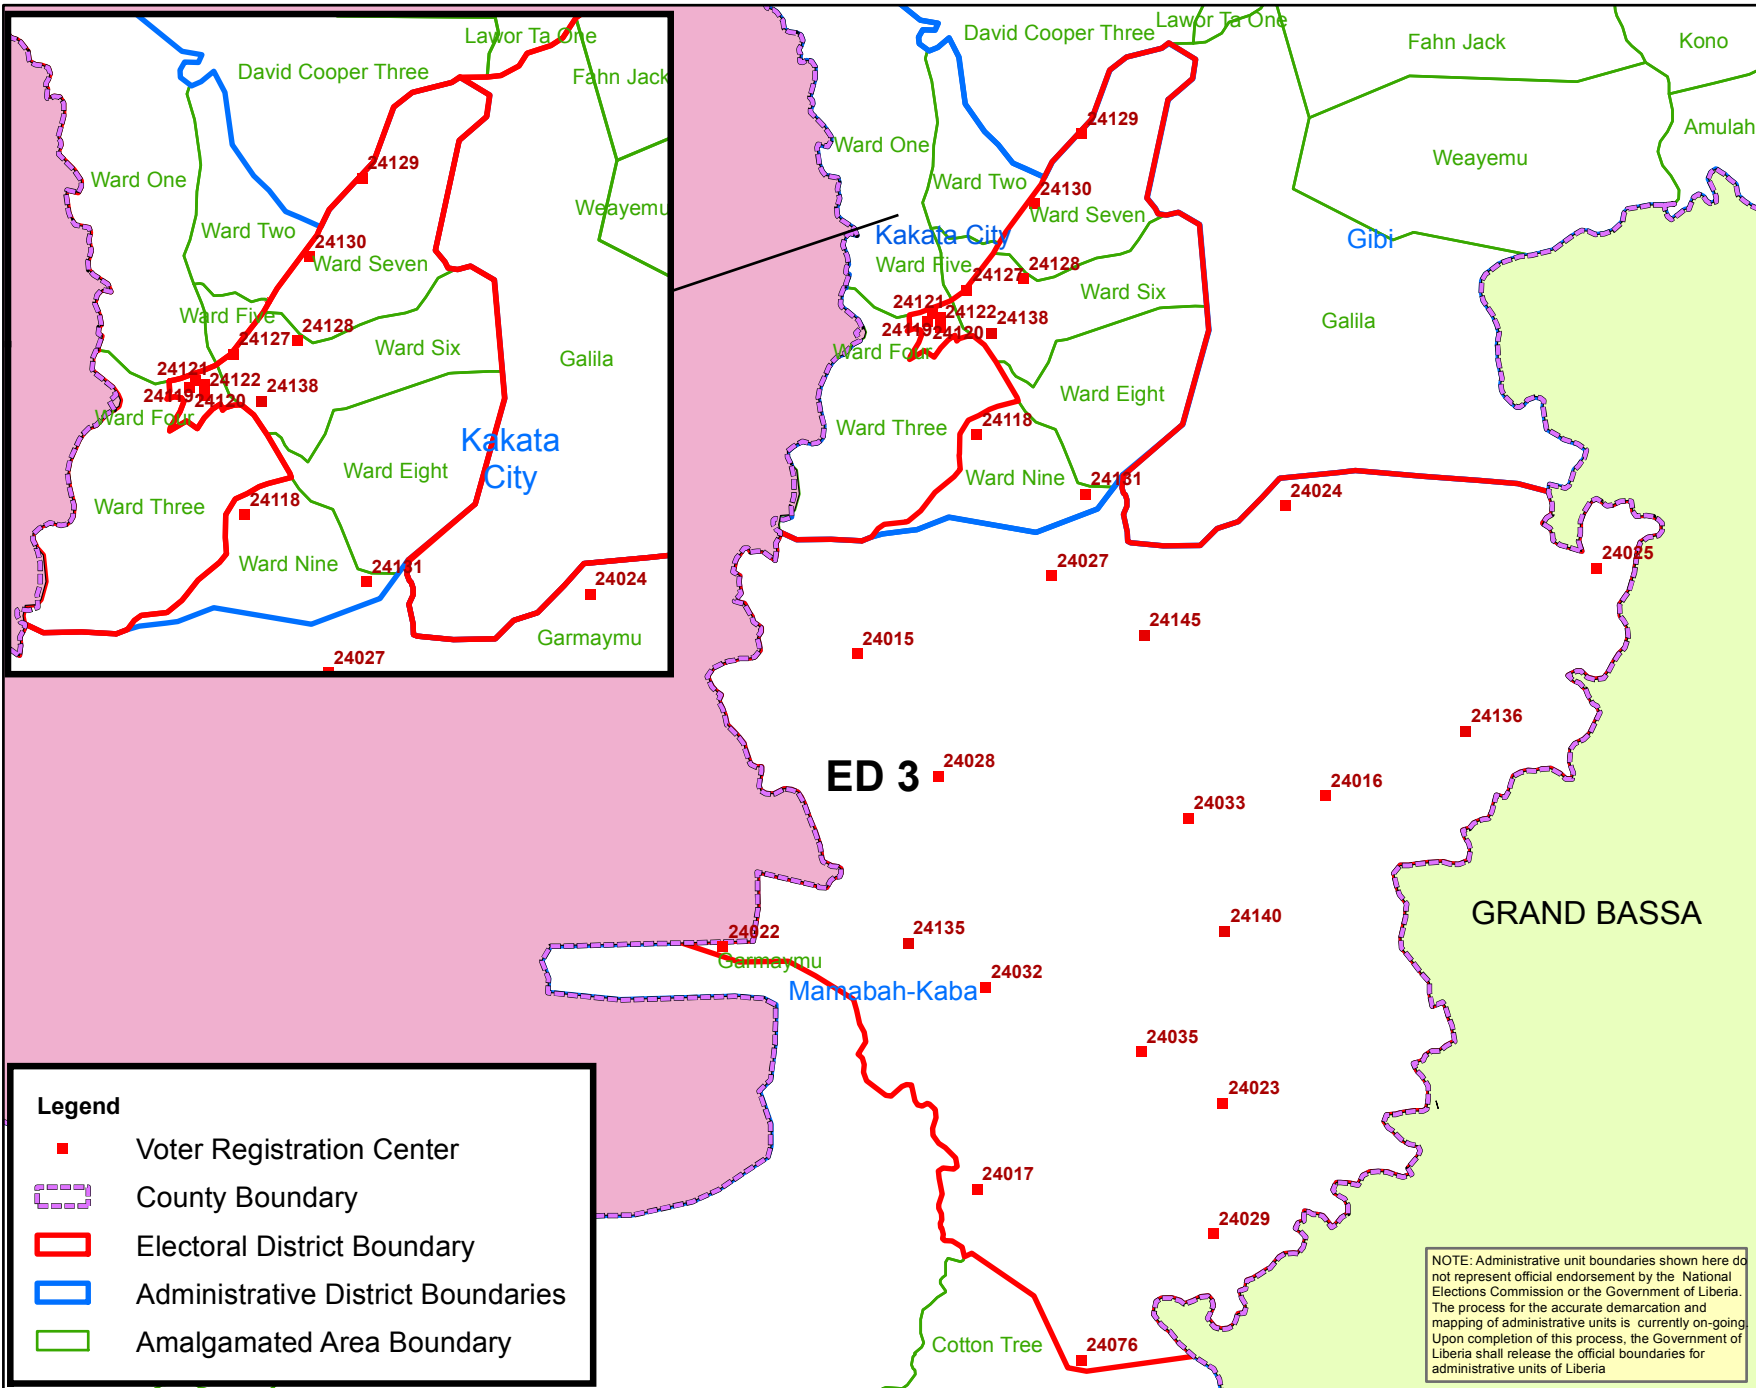

Margibi County Electoral District No. 3 2017

Voter Registration Centers		
VRC Code	Center Name	Total Registrants
24015	Division 25 Office	354
24016	Division 29 Camp 2 Office	677
24017	Division 36 Office	136
24022	Division 14 Camp 3 Office	362
24023	Division 38 Old Camp office	699
24024	Division 31 Camp 3 Office	889
24025	Division 33 Office	515
24027	Division 26 Office	501
24028	Division 24 Camp 2 School	302
24029	Division 40 Camp 1 Office	455
24032	Division 28 office	959
24035	Division 37 Office	574
24076	Division 43 School	875
24118	Bright Farm School	550
24119	Evening Star Baptist Church	1,417
24120	Federation of Transport Union	1,313
24121	Brich-McNutt school	1,109
24122	E.J. Yancy School	2,483
24125	St. Augustine School	2,474
24126	Dominique Hena School	1,983
24127	Asaru Isamic School	1,549
24128	Mission for Today School	1,131
24129	Gborfela Public School	285
24130	Madina Community School	834
24131	26 Gate Community School	642
24135	Division 22 PPD Palava Hut	639
24136	Division 35 Palava Hut	531
24138	Old EJ Yancy	1,679
24140	Borbor Town Palava Hut	990
24145	Dartu Ta Public School	540
Total Registrants (After Exhibition)		27,447

Legend

- Voter Registration Center
- ▭ County Boundary
- ▭ Electoral District Boundary
- ▭ Administrative District Boundaries
- ▭ Amalgamated Area Boundary

NOTE: Administrative unit boundaries shown here do not represent official endorsement by the National Elections Commission or the Government of Liberia. The process for the accurate demarcation and mapping of administrative units is currently on-going. Upon completion of this process, the Government of Liberia shall release the official boundaries for administrative units of Liberia

Voter registration centers have been assigned to electoral districts. Therefore, a person is assigned to the same electoral district of the center where he or she registered.