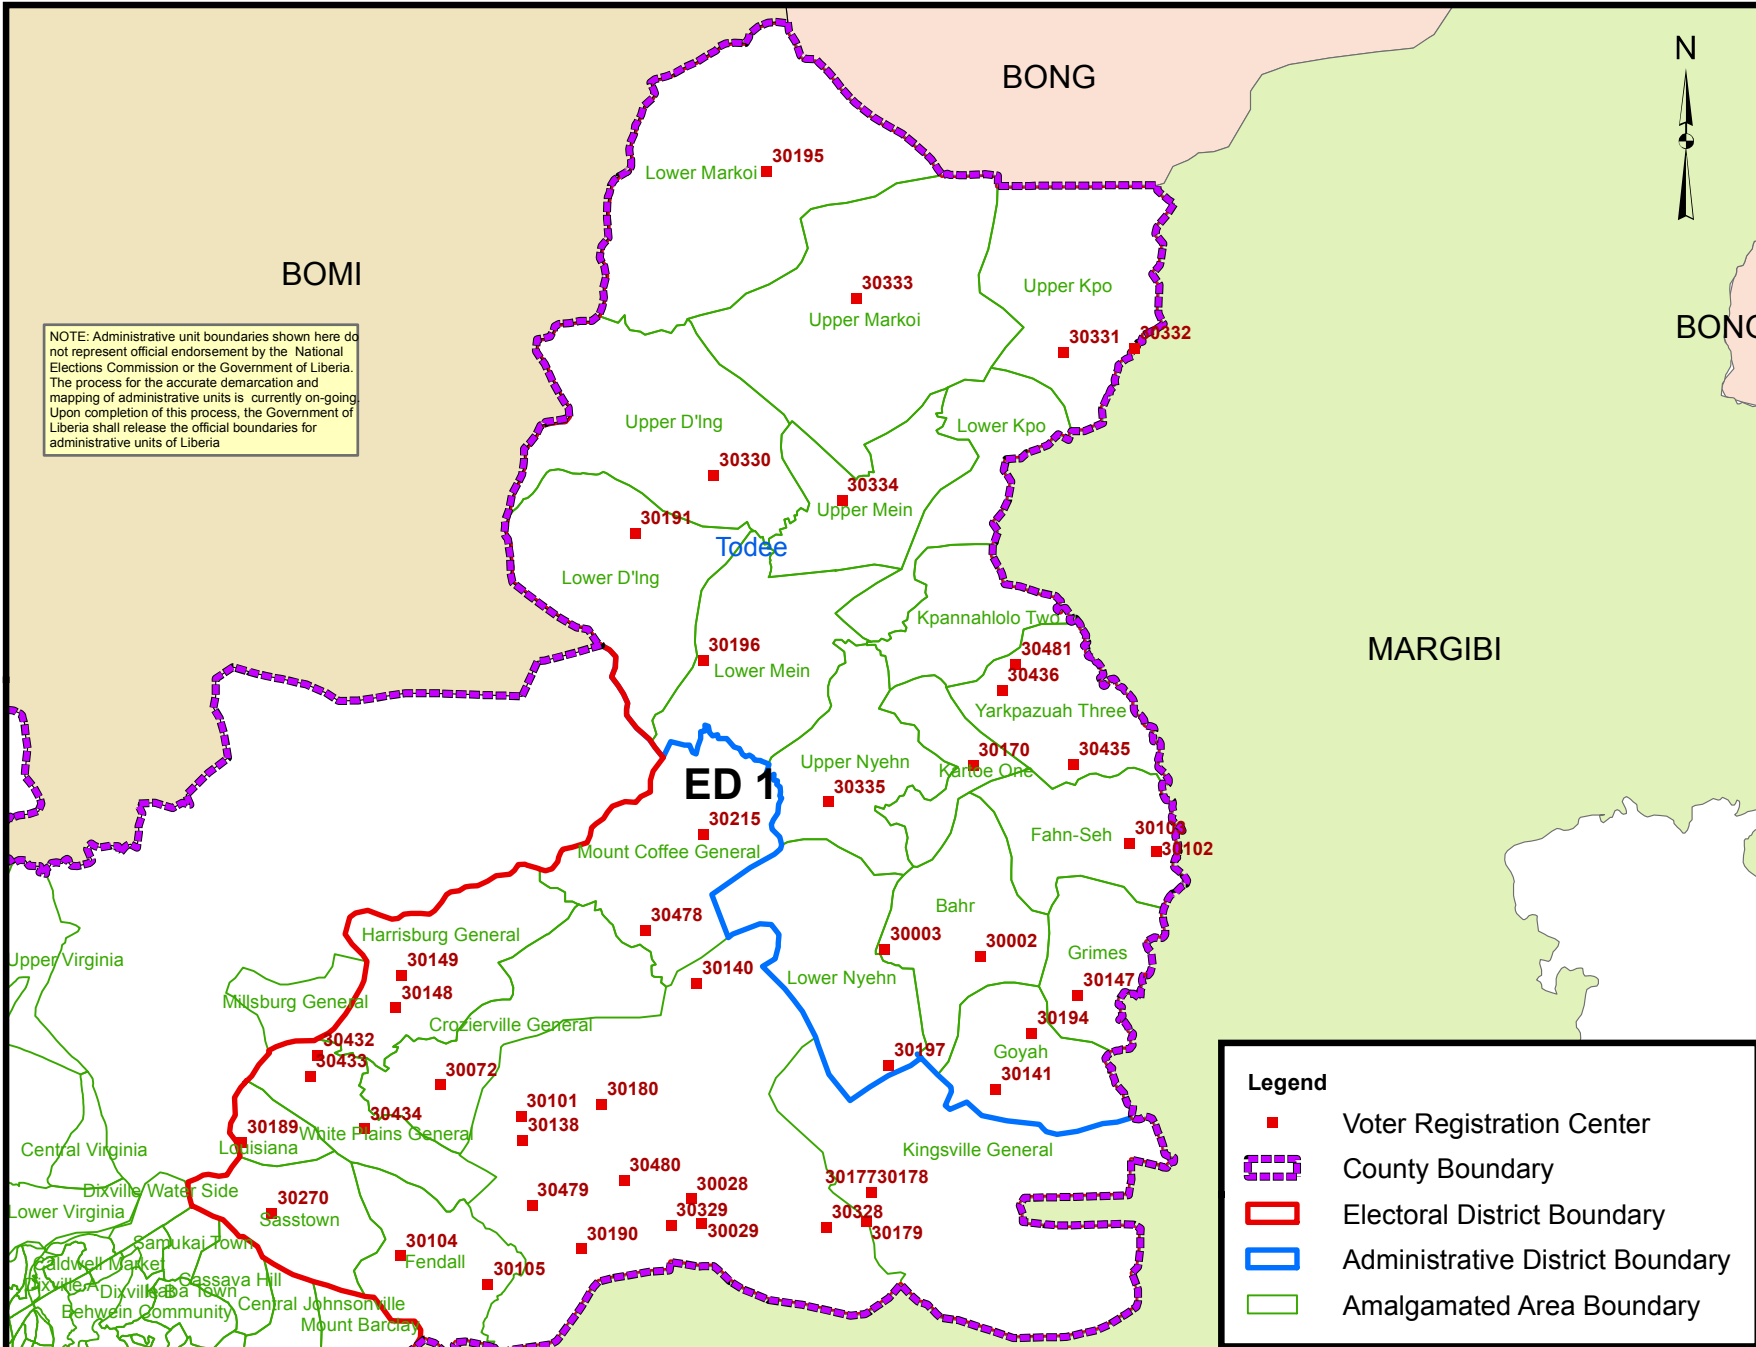

Montserrado County Electoral District No.1 2017

Legend

- Voter Registration Center
- --- County Boundary
- ▭ Electoral District Boundary
- ▭ Administrative District Boundary
- ▭ Amalgamated Area Boundary

Voter Registration Centers		
VRC Code	Center Name	Total Registrants
30002	Goba Town Public School	733
30003	Sackie Town Public School	658
30028	Careysburg High School	1,104
30029	Careysburg Administrative Building	999
30072	Crozierville Town Hall	1,123
30101	Euphemial Barclay School	1,305
30102	Morris Farm School	1,596
30103	Blopa Public School	568
30104	Fendall Public School	553
30105	Fendall U.L. Palava Hut	2,917
30138	Children Home School	425
30140	Youth Camp Auditorium	1,516
30141	Freeman Reserved Public School	717
30147	Bernard Curve Palava Hut	841
30148	David A. Day Memorial Lutheran School	312
30149	Raymond Camp School	881
30170	Kartoe Public School	737
30177	Kingsville Public School	1,426
30178	Kingsville Public School	1,599
30179	15th Gate Community School	1,352
30180	Kpayaquellah Palava Hut	448
30189	Louisiana Waterside Community School	925
30190	King's Farm Community School	2,249
30191	Mary Paye Farm Public School	524
30194	Gwee Town Palava Hut	529
30195	Tarquoi Town Palava Hut	461
30196	Koon Town Public School	1,407
30197	Manamu Town Palava Hut	467
30215	Zingbor Town Hall	737
30270	Sasstown Community School	913
30328	New Land IDP Camp Community Hall	454
30329	New Land IDP Camp Community Hall	291
30330	Clean Town Palava Hut	532
30331	Zannah Town Public School	1,123
30332	Moisee Town Public School	393
30333	Yeakpai Town Public School	1,310
30334	Yeagbah Town Public School	775
30335	Nyehn Town Public School	1,652
30432	C. H. Henry Public School	197
30433	Jesus Christ Children Int'l School	286
30434	Hart Town Hall	154
30435	Yarkpazuah Palava Hut	891
30436	Pleemu Public School	902
30478	Bahr Town Public School	286
30479	Gbokolleh Town Public School	1,189
30480	Frank Town Public School	546
30481	Karnga Town Public School	742
Total Registrants (After Exhibition)		41,745

Voter registration centers have been assigned to electoral districts. Therefore a person is assigned to the same electoral district of the center where he or she registered.

The final roll of registrants (after the Exhibition Exercise) is displayed.

Data Sources:
2017 National Voter Registration Exercise- National Elections Commission
2009-2010 Administrative Boundary & Locality Revalidation Project - Inter-Agency Taskforce on Delimitation (IATD: MIA, MLME, NEC, LISGIS)
2007 National Geographic Planning - Liberia Institute of Statistics & Geo-Information Services (LISGIS)
2006-2007 Boundary Harmonization Exercise - Special Joint Stakeholders Collaborative Committee (SJSCC)

Scale: 1:400,000
Map Projection: UTM Zone 29N
Datum: WGS 84
Unit: Meter

Prepared & Printed By:
National Elections Commission
Production Date: 20 June 2017