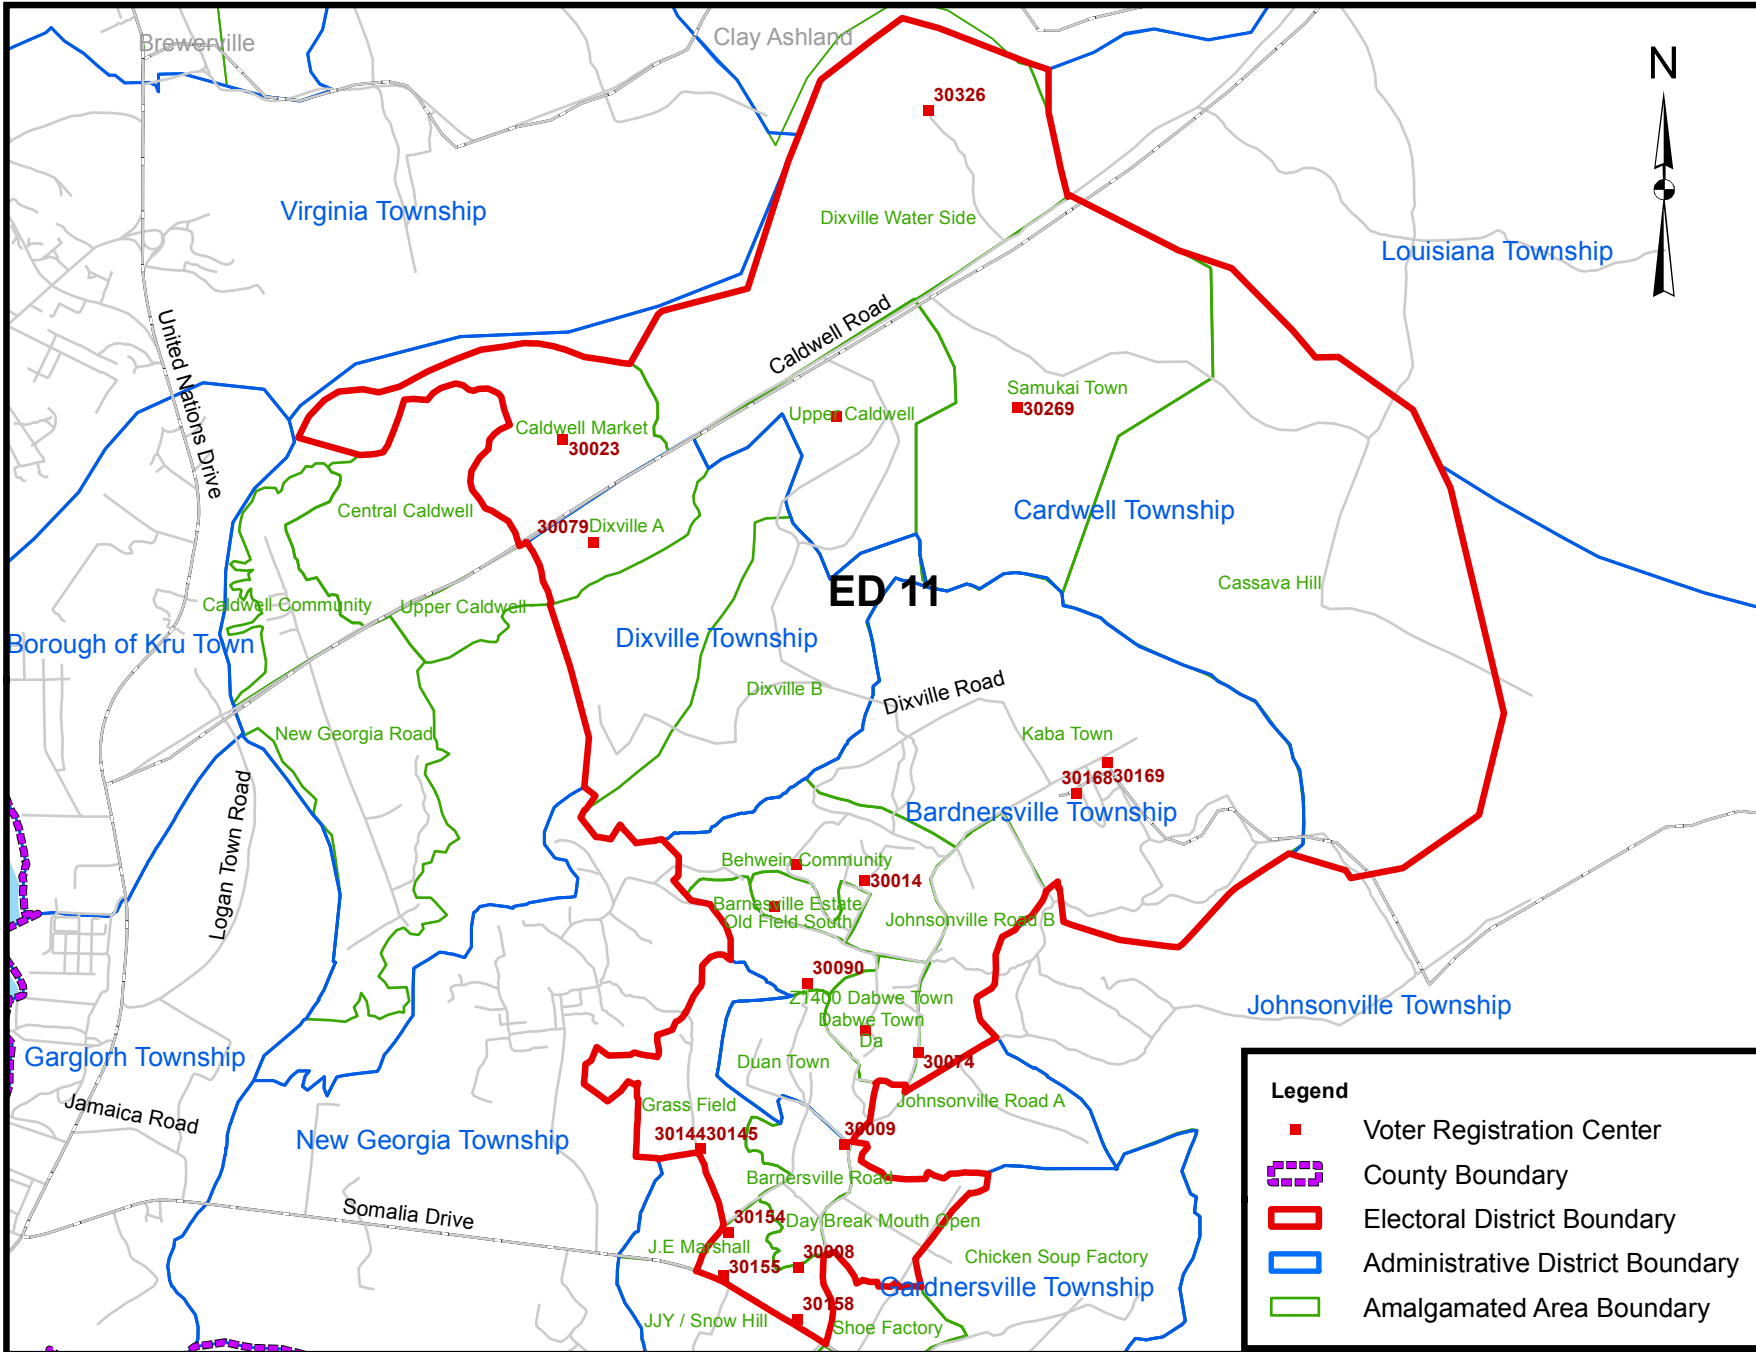

Montserrado County Electoral District No.11 2017

Voter Registration Centers		
VRC Code	Center Name	Total Registrants
30006	E. Jonathan Goodridge School	2,798
30007	E. Jonathan Goodridge School	2,058
30008	Gardnersville Town Hall	2,646
30009	Step of Faith Academy	2,161
30013	Bardnersville Community Institute	1,473
30014	Shirley Kolmer Catholic School	1,895
30023	Zion AGM School	3,001
30073	Bardnesville Public School	2,409
30074	(J & M) Jerbo & Martha Jr. High School	1,991
30079	Dixville Public School	2,056
30090	Grace Baptist Church School	2,421
30144	Lombardia International School System	999
30145	Lombardia International School System	674
30154	Duja School	962
30155	Jimmy Jolocon School	1,614
30158	Seku Ibrahim Sheriff Elem. & Jr. High Sch	808
30168	Bardnersville Town Hall	3,168
30169	New Life Christian Academy	2,967
30269	Upper Caldwell Community School	2,280
30326	E.T.M.I School	2,027
30449	Caldwell Bonpo Market	2,609
30451	Reggie Thomas Academy	1,409
Total Registrants (After Exhibition)		44,426

Voter registration centers have been assigned to electoral districts. Therefore a person is assigned to the same electoral district of the center where he or she registered.

The final roll of registrants (after the Exhibition Exercise) is displayed.

NOTE: Administrative unit boundaries shown here do not represent official endorsement by the National Elections Commission or the Government of Liberia. The process for the accurate demarcation and mapping of administrative units is currently on-going. Upon completion of this process, the Government of Liberia shall release the official boundaries for administrative units of Liberia

Scale: 1:57,000
 Map Projection: UTM Zone 29N
 Datum: WGS 84
 Unit: Meter

Prepared & Printed By:
 National Elections Commission
 Production Date: 20 June 2017