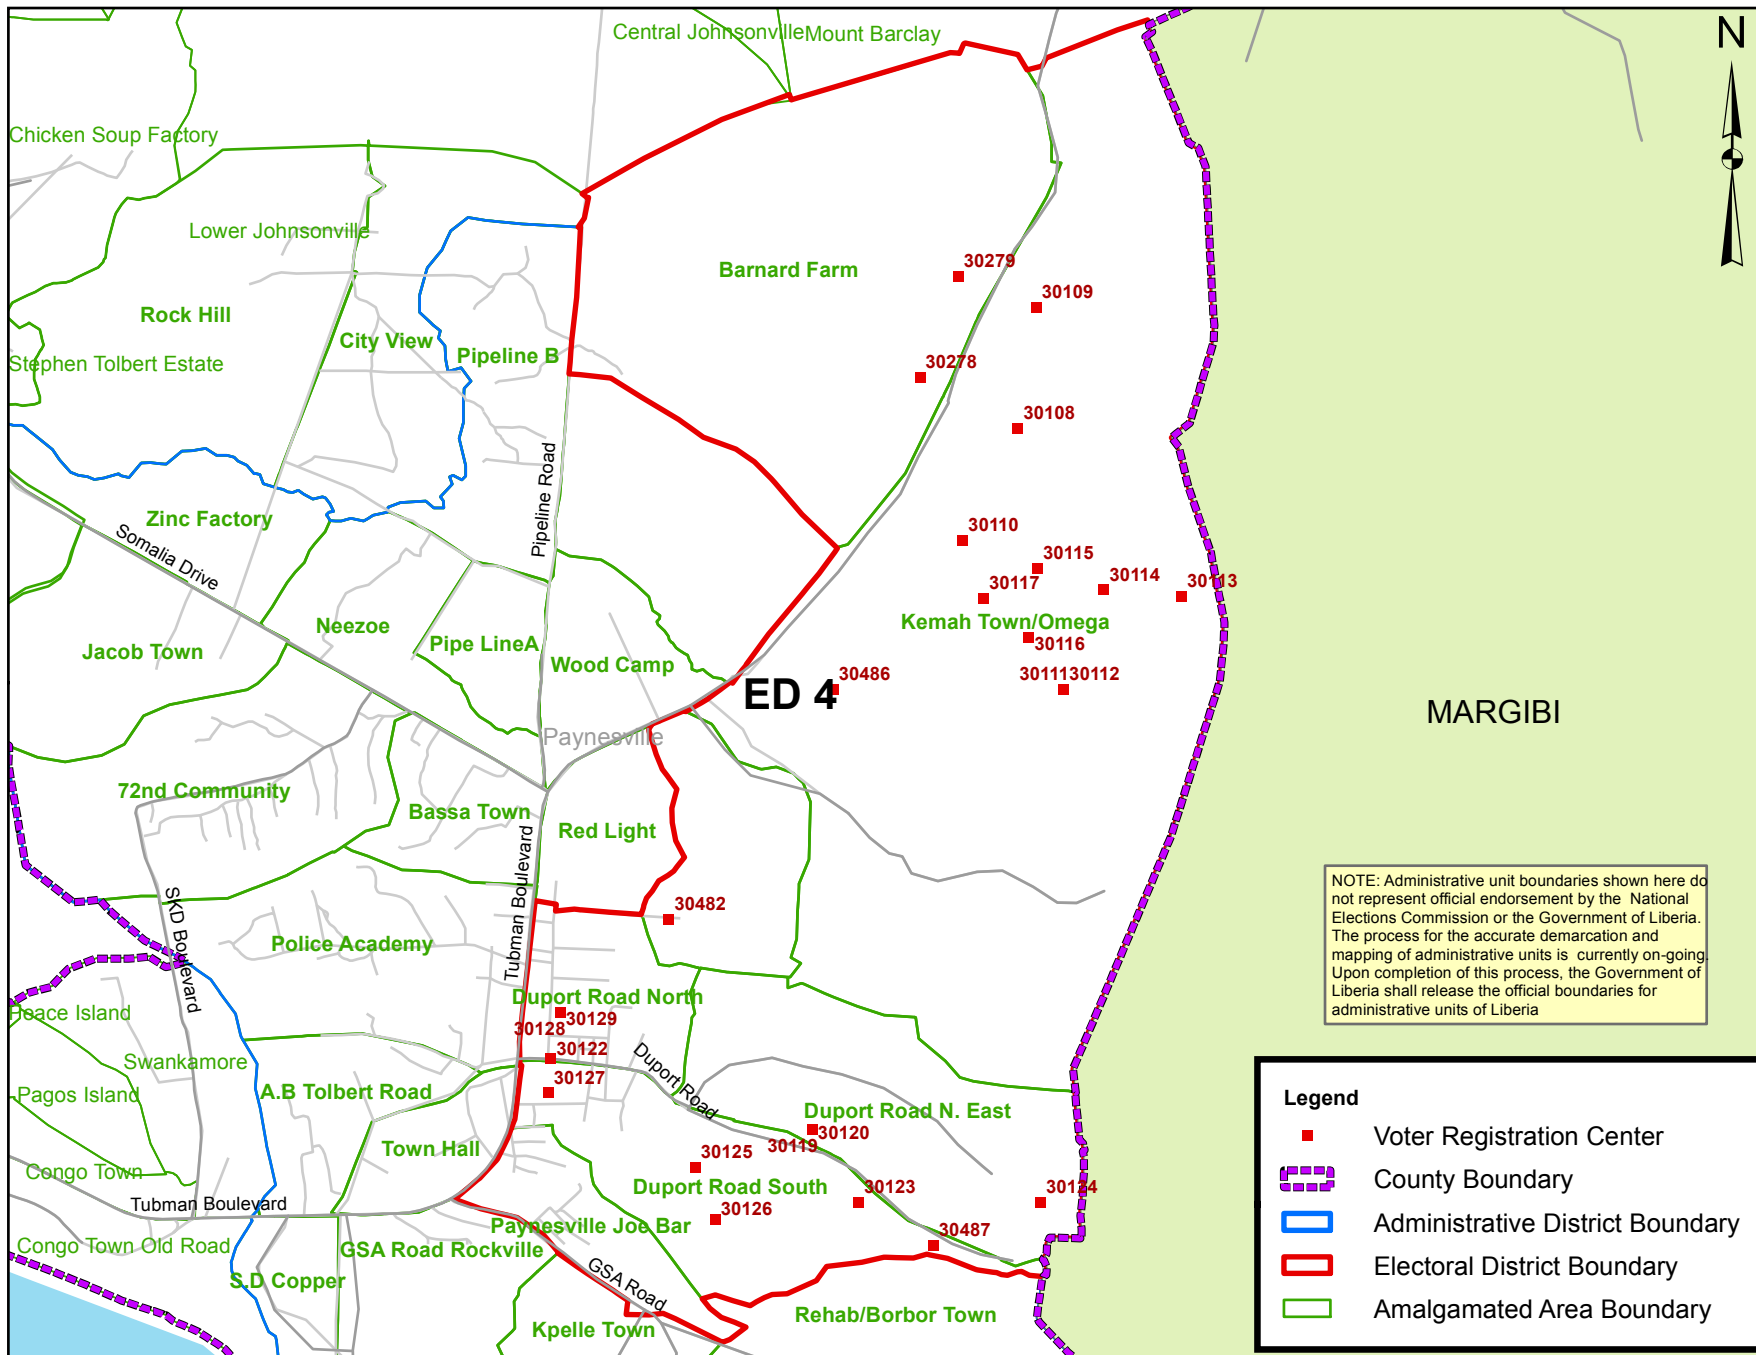

Montserrado County Electoral District No.4 2017

NOTE: Administrative unit boundaries shown here do not represent official endorsement by the National Elections Commission or the Government of Liberia. The process for the accurate demarcation and mapping of administrative units is currently on-going. Upon completion of this process, the Government of Liberia shall release the official boundaries for administrative units of Liberia

Legend

- Voter Registration Center
- ▭ County Boundary
- ▭ Administrative District Boundary
- ▭ Electoral District Boundary
- ▭ Amalgamated Area Boundary

Voter Registration Centers		
VRC Code	Center Name	Total Registrants
30108	Christian Home Ministries Church Int'l	1,977
30109	Omega Community Christian Academy	2,347
30110	Brighter Day Preparatory School	3,145
30111	Soul Clinic Mission/Maggie Lampkins Institute	1,836
30112	Soul Clinic Mission/Maggie Lampkins Institute	2,619
30113	Kingdom Foundation Institute	2,295
30114	St. Samuel Elem. & Jr. High School	3,162
30115	S. Patrick Jallah School	2,695
30116	Tomorrow People Foundation	2,149
30117	Sammy M. Dukuly School	1,789
30119	Seymour Grann School	2,642
30120	Seymour Grann School	2,521
30122	Rik-C Day Care, Nursery & Pre-School	2,319
30123	Dave R. Inman Int'l School	2,294
30124	Zinah Foundation School	1,523
30125	Stronger Hope Central Academy	3,544
30126	Rev. Mother Sarah School System	3,670
30127	William Bean Institute/World Wide	2,656
30128	Nathan E. Gibson School	2,753
30129	Nathan E. Gibson School	2,106
30278	Whein Town Public School	3,172
30279	Charles F. Caine School	3,685
30482	New Hope Foundation Academy	3,642
30486	Morris' Farm Public School	1,748
30487	One Family Christian Center	1,001
Total Registrants (After Exhibition)		63,290

Voter registration centers have been assigned to electoral districts. Therefore, a person is assigned to the same electoral district of the center where he or she registered.

The final roll of registrants (after the Exhibition Exercise) is displayed.