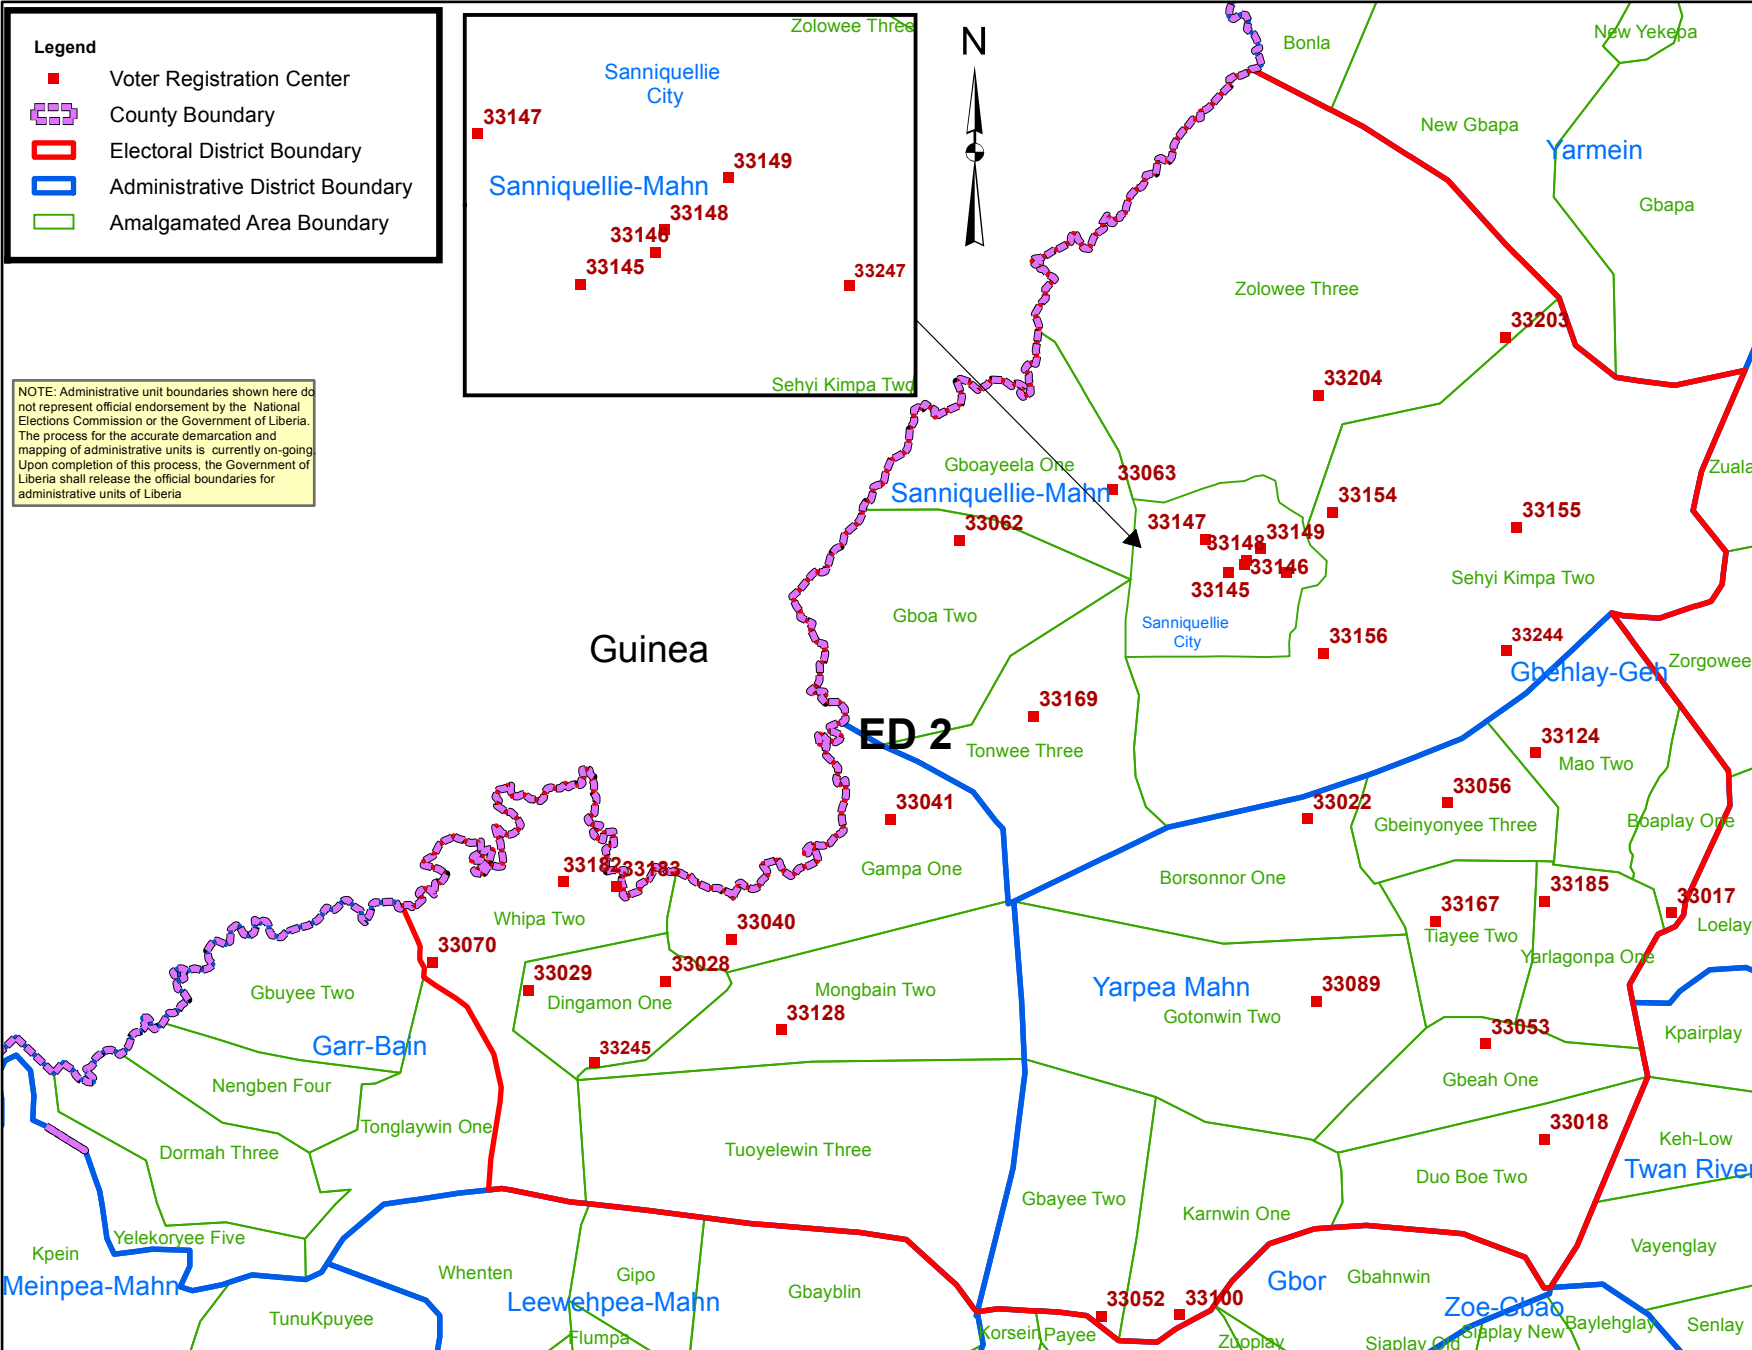

Nimba County Electoral District No.2 2017

Legend

- Voter Registration Center
- ▭ County Boundary
- ▭ Electoral District Boundary
- ▭ Administrative District Boundary
- ▭ Amalgamated Area Boundary

Voter Registration Centers		
VRC Code	Center Name	Total Registrants
33017	Booplay Public School	518
33018	Duo Boe Public School	597
33022	Borsonnoh Public School	780
33028	Tondin Public School	664
33029	Dingamon Public School	1,387
33040	Zuluyee Public School	603
33041	Gbedin Public School	1,304
33052	Gbayee Public School	271
33053	Duo Gbeah Public School	875
33056	Gbeifeela Public School	428
33062	Gboa Gbalasonnoh Public School	1,105
33063	Davoryee Public School	720
33070	Gbeisella Public School	2,463
33089	Kpayelepula Public School	766
33100	Tiapa Public School	659
33124	Mao Public School	687
33128	Mongbain Public School	826
33145	Martha Tubman Elementary School	2,172
33146	Shirley Memorial High School	940
33147	Dahnlorpa Community School	1,134
33148	Bunah Suah's Compound	2,382
33149	St. Mary Elementary School	2,140
33154	Sehyi Kmpa Public School	1,037
33155	Suakarzue Public School	455
33156	Sopea Public School	479
33167	Duo Tiayee Public School	686
33169	Kitoma Public School	410
33182	Busie Public School	1,280
33183	Lehgain Public School	361
33185	Duo Gorton Public School	1,025
33203	Zolowee Public School	898
33204	Sehyi-Geh Baptist Compound	965
33244	Boapea Public School	283
33245	Warnamon Public School	552
33247	Sanniquellie Airfield Zone #2 Public School	681
Total Registrants (After Exhibition)		32,533

Voter registration centers have been assigned to electoral districts. Therefore, a person is assigned to the same electoral district of the center where he or she registered.

The final roll of registrants (after the Exhibition Exercise) is displayed.

Data Sources:
2017 National Voter Registration Exercise- National Elections Commission
2009-2010 Administrative Boundary & Locality Revalidation Project - Inter-Agency Taskforce on Delimitation (IATD: MIA, MLME, NEC, LISGIS)
2007 National Geographic Planning - Liberia Institute of Statistics & Geo-Information Services (LISGIS)
2006-2007 Boundary Harmonization Exercise - Special Joint Stakeholders Collaborative Committee (SJSCC)

Scale: 1:260,000
Map Projection: UTM Zone 29N
Datum: WGS 84
Unit: Meter

Prepared & Printed By:
National Elections Commission
Production Date: 20 June 2017