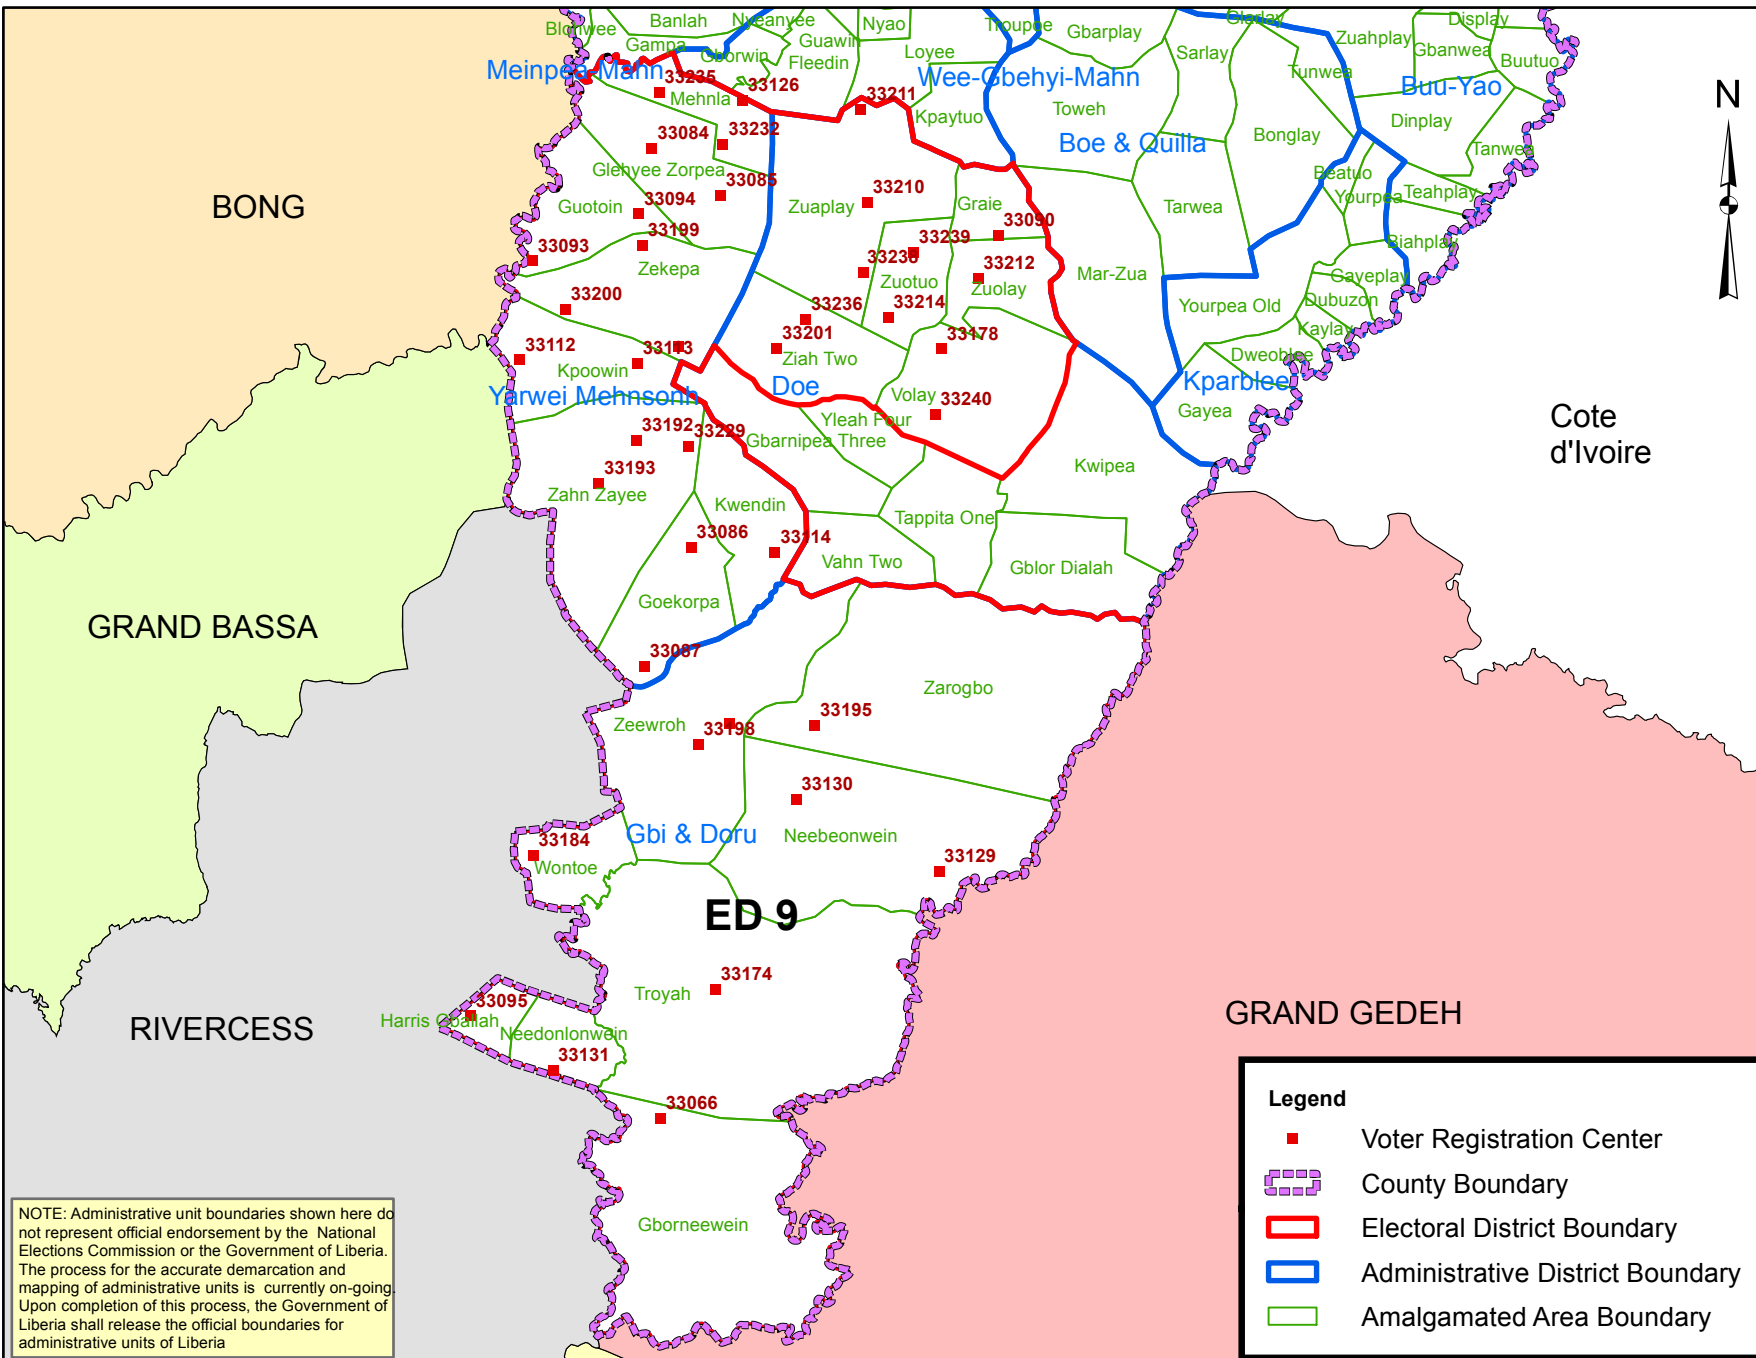

Nimba County Electoral District No.9 2017

NOTE: Administrative unit boundaries shown here do not represent official endorsement by the National Elections Commission or the Government of Liberia. The process for the accurate demarcation and mapping of administrative units is currently on-going. Upon completion of this process, the Government of Liberia shall release the official boundaries for administrative units of Liberia

Legend

- Voter Registration Center
- ▭ County Boundary
- ▭ Electoral District Boundary
- ▭ Administrative District Boundary
- ▭ Amalgamated Area Boundary

Voter registration centers have been assigned to electoral districts. Therefore, a person is assigned to the same electoral district of the center where he or she registered.