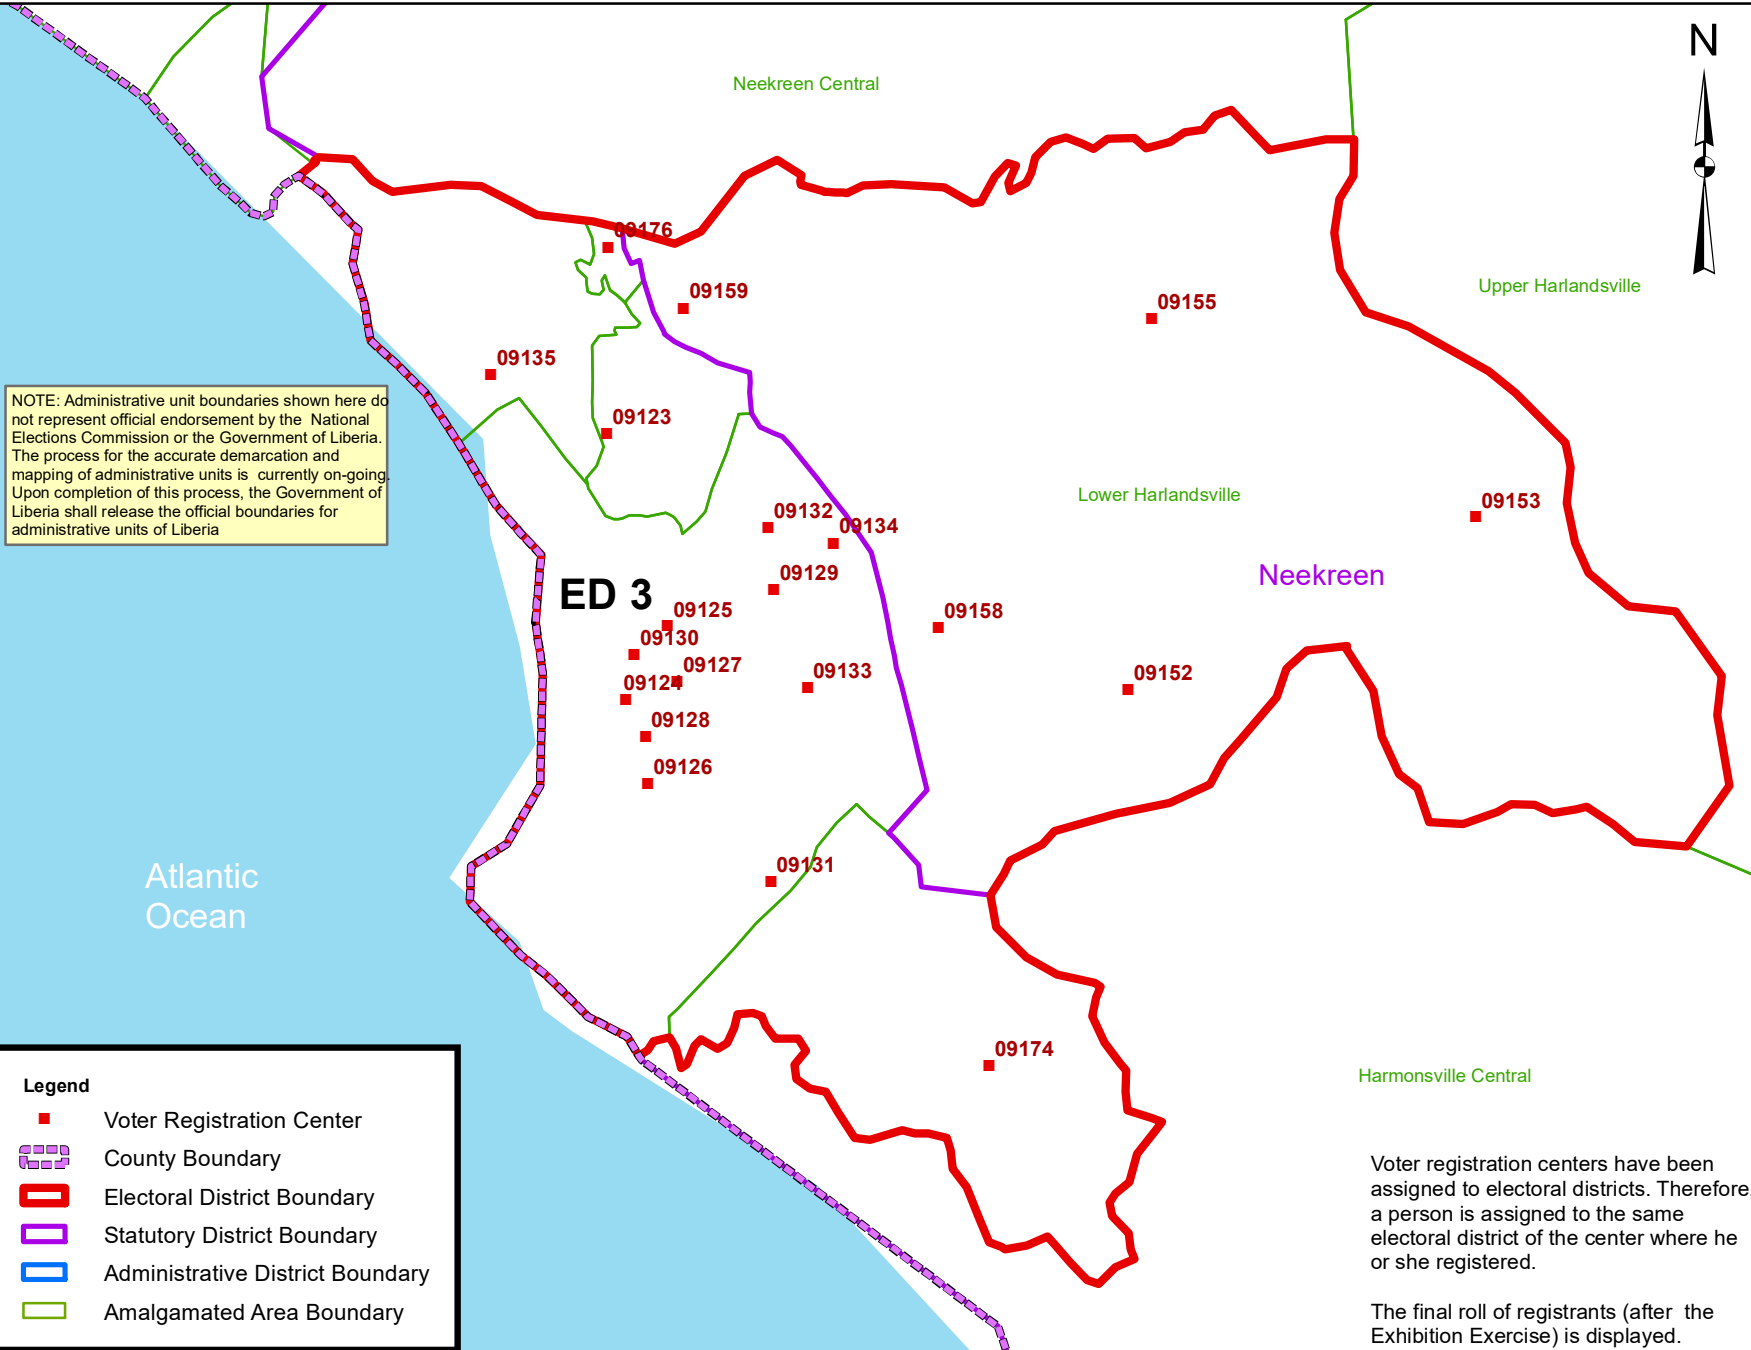

Grand Bassa Electoral District No.3 2020

NOTE: Administrative unit boundaries shown here do not represent official endorsement by the National Elections Commission or the Government of Liberia. The process for the accurate demarcation and mapping of administrative units is currently on-going. Upon completion of this process, the Government of Liberia shall release the official boundaries for administrative units of Liberia

Legend

- Voter Registration Center
- County Boundary
- Electoral District Boundary
- Statutory District Boundary
- Administrative District Boundary
- Amalgamated Area Boundary

Data Sources:
2017 National Voter Registration Exercise- National Elections Commission
2009-2010 Administrative Boundary & Locality Revalidation Project - Inter-Agency Taskforce on Delimitation (IATD: MIA, MLME, NEC, LISGIS)
2007 National Geographic Planning - Liberia Institute of Statistics & Geo-Information Services (LISGIS)
2006-2007 Boundary Harmonization Exercise - Special Joint Stakeholders Collaborative Committee (SJSCC)

Scale: 1:425,000
Map Projection: UTM Zone 29N
Datum: WGS 84
Unit: Meter

Prepared & Printed By:
National Elections Commission GIS Section
Production 29 November 2020

Voter Registration Centers		
VRC Code	Center Name	Total Registrants
9123	Christian High School	1,611
9124	Parish Day School	2,244
9125	Pillar of Fire School	1,506
9126	Help Liberia Foundation Sch.	1,355
9127	Bassa High School	3,318
9128	County Administrative Building	2,444
9129	Biafra Community Hall	2,755
9130	W.P.L Brumskine Methodist School	1,964
9131	City International Day Care Sch.	1,220
9132	Hope Foundation Academy	2,927
9133	Unification Pavillion	3,475
9134	P.C.S Christian Elem. School	2,451
9135	Upper Buchanan Clinic	646
9152	Own Your Own Palava Hut	1,098
9153	James Travis Elem. School	2,975
9155	Benson River Pub. School Bldg.	3,294
9158	A.C.F.I. School Building	3,503
9159	Four Houses Community School Building	1,601
9174	Sahnwein Town School Building	595
9176	Central Paynesberry School Building	308
Total Registrants (After Exhibition)		41,290

Voter registration centers have been assigned to electoral districts. Therefore, a person is assigned to the same electoral district of the center where he or she registered.

The final roll of registrants (after the Exhibition Exercise) is displayed.