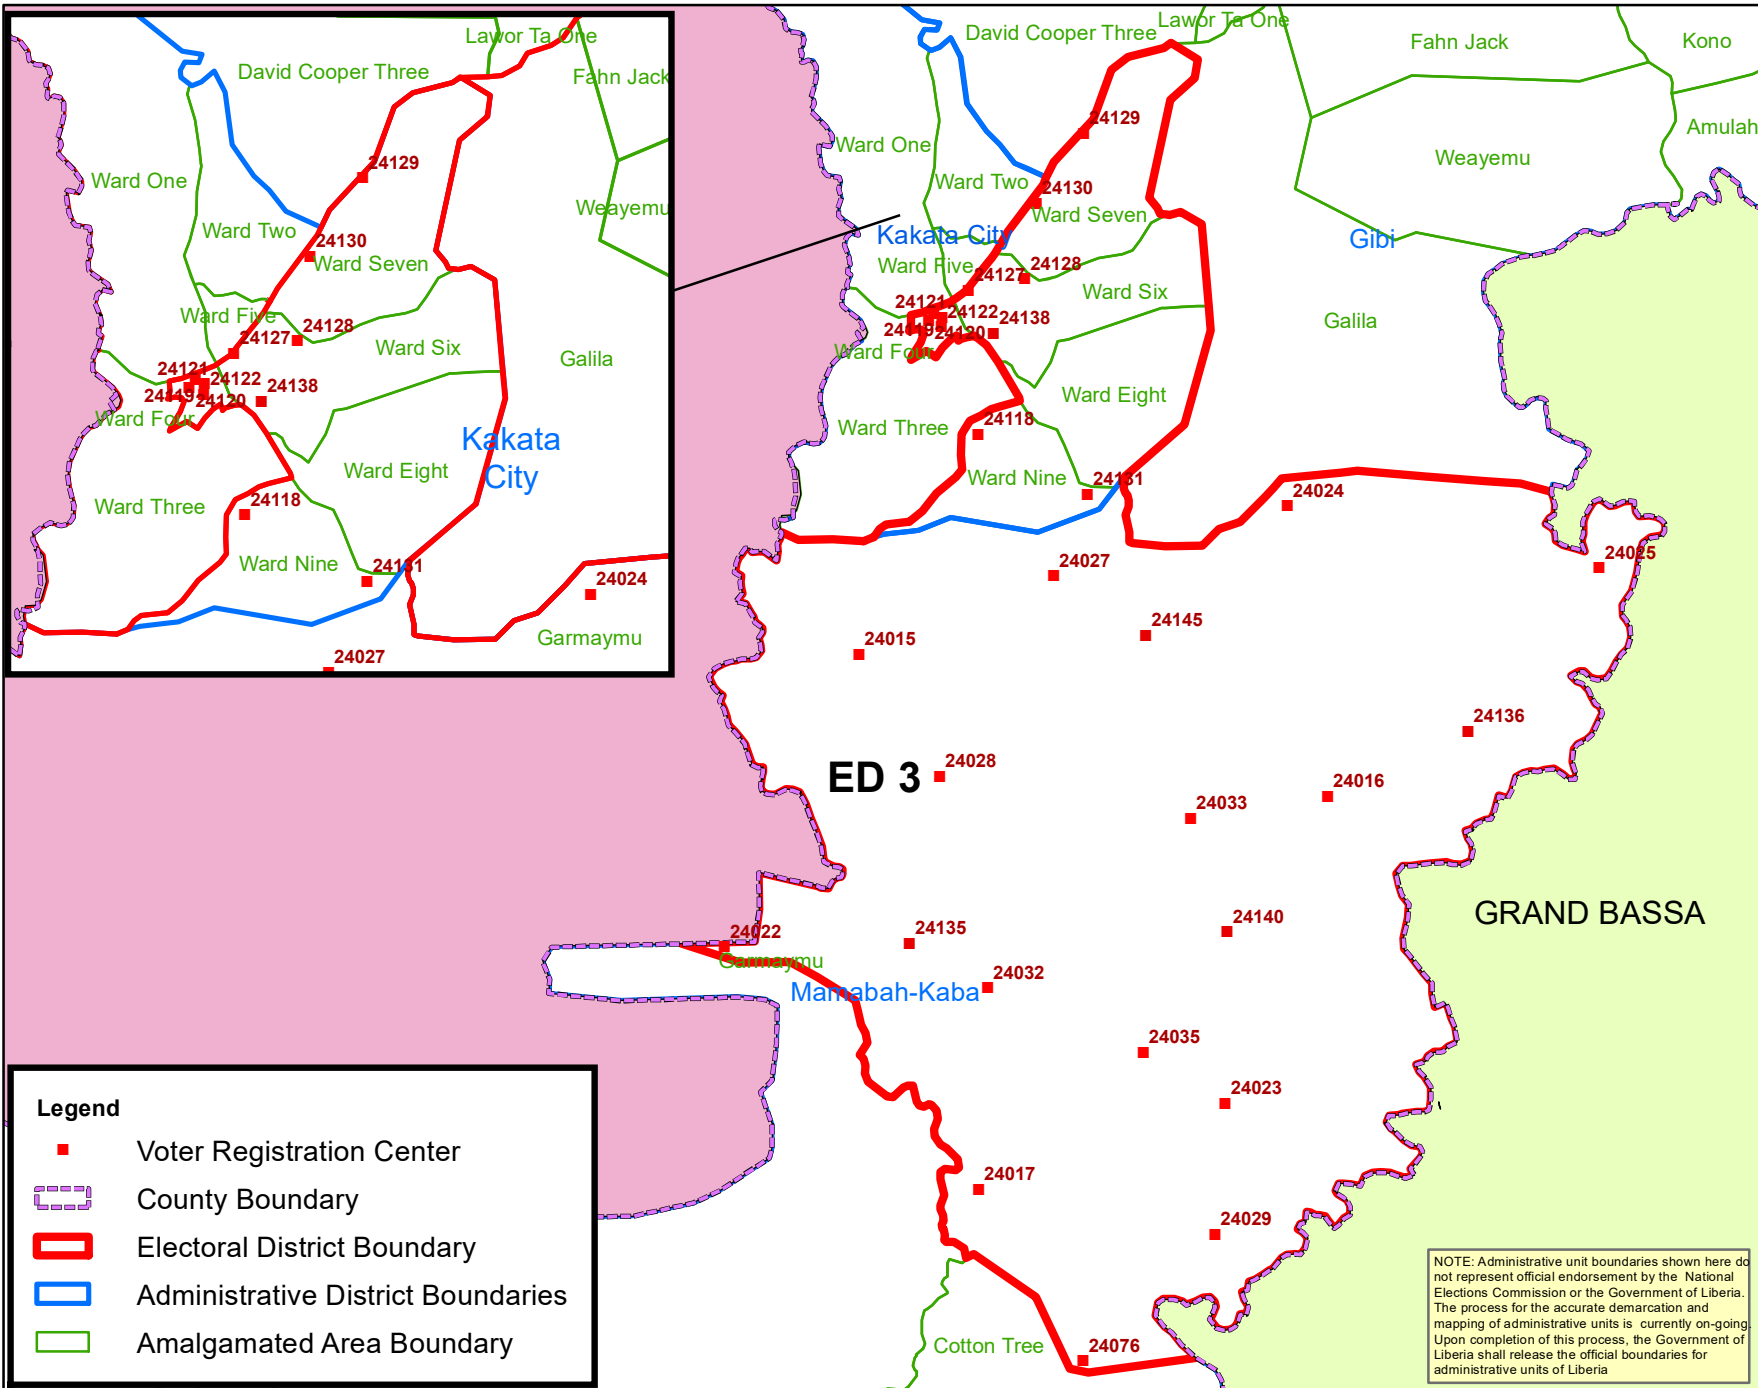

Margibi County Electoral District No. 3 2020

Voter Registration Centers		
VRC Code	Center Name	Total Registrants
24015	Division 25 Office	502
24016	Division 29 Camp 2 Office	741
24017	Division 36 Office	217
24022	Division 14 Camp 3 Office	420
24023	Division 38 Old Camp office	739
24024	Division 31 Camp 3 Office	1,001
24025	Division 33 Office	567
24027	Division 26 Office	591
24028	Division 24 Camp 2 School	359
24029	Division 40 Camp 1 Office	558
24032	Division 28 office	1,080
24035	Division 37 Office	819
24076	Division 43 School	952
24118	Bright Farm School	684
24119	Evening Star Baptist Church	1,657
24120	Federation of Transport Union	1,600
24121	Brich-McNutt school	1,322
24122	E.J. Yancy School	2,794
24125	St. Augustine School	2,615
24126	Dominique Hena School	2,423
24127	Asaru Isamic School	1,830
24128	Mission for Today School	1,482
24129	Gborfela Public School	350
24130	Madina Community School	1,185
24131	26 Gate Community School	726
24135	Division 22 PPD Palava Hut	734
24136	Division 35 Palava Hut	595
24138	Old EJ Yancy	1,788
24140	Borbor Town Palava Hut	1,267
24145	Dartu Ta Public School	641
Total Registrants (After Exhibition)		32,239

Voter registration centers have been assigned to electoral districts. Therefore, a person is assigned to the same electoral district of the center where he or she registered.

Data Sources:
 2017 National Voter Registration Exercise- National Elections Commission
 2009-2010 Administrative Boundary & Locality Revalidation Project - Inter-Agency Taskforce on Delimitation (IATD: MIA, MLME, NEC, LISGIS)
 2007 National Geographic Planning - Liberia Institute of Statistics & Geo-Information Services (LISGIS)
 2006-2007 Boundary Harmonization Exercise - Special Joint Stakeholders Collaborative Committee (SJSCC)

Scale: 1:150,000
 Map Projection: UTM Zone 29N
 Datum: WGS 84
 Unit: Meter

Prepared & Printed By:
 National Elections Commission GIS Section
 Production 29 November 2020