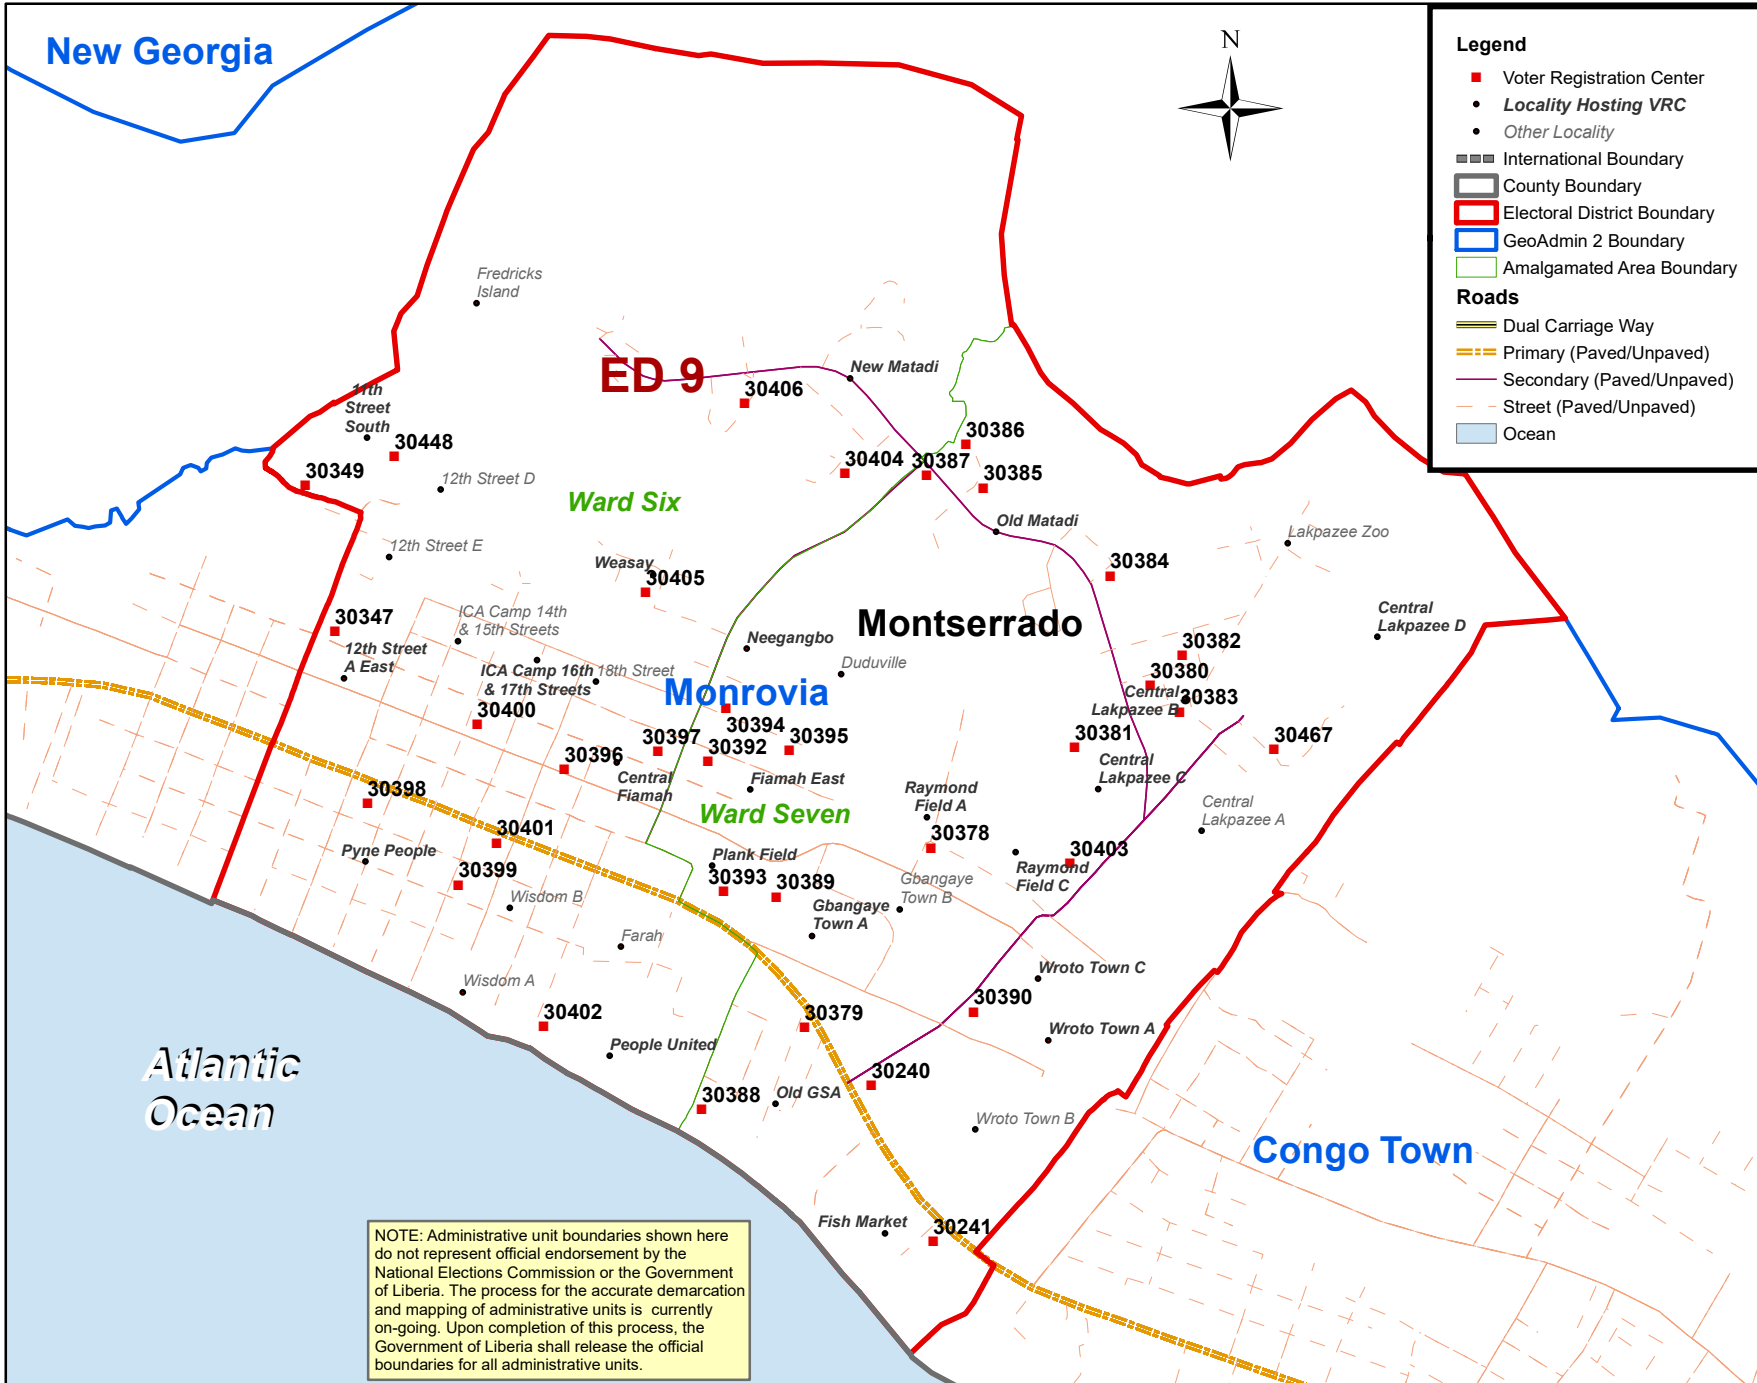

New Georgia

**Legend**

- Voter Registration Center
- Locality Hosting VRC
- Other Locality
- ▬ International Boundary
- ▬ County Boundary
- ▬ Electoral District Boundary
- ▬ GeoAdmin 2 Boundary
- ▬ Amalgamated Area Boundary
- Roads**
- ▬ Dual Carriage Way
- ▬ Primary (Paved/Unpaved)
- ▬ Secondary (Paved/Unpaved)
- ▬ Street (Paved/Unpaved)
- ▬ Ocean

NOTE: Administrative unit boundaries shown here do not represent official endorsement by the National Elections Commission or the Government of Liberia. The process for the accurate demarcation and mapping of administrative units is currently on-going. Upon completion of this process, the Government of Liberia shall release the official boundaries for all administrative units.

Voter registration centers have been allocated to the electoral districts in which they are situated. Therefore a person is assigned to the same electoral district of the center where he or she registered. The final voter registration figures are utilized

Scale: 1:20,200  
 Map Projection: UTM Zone 29N  
 Datum: WGS 84

Generated by the Delimitation System  
 National Elections Commission GIS Section  
 Production Date: 28 July 2023