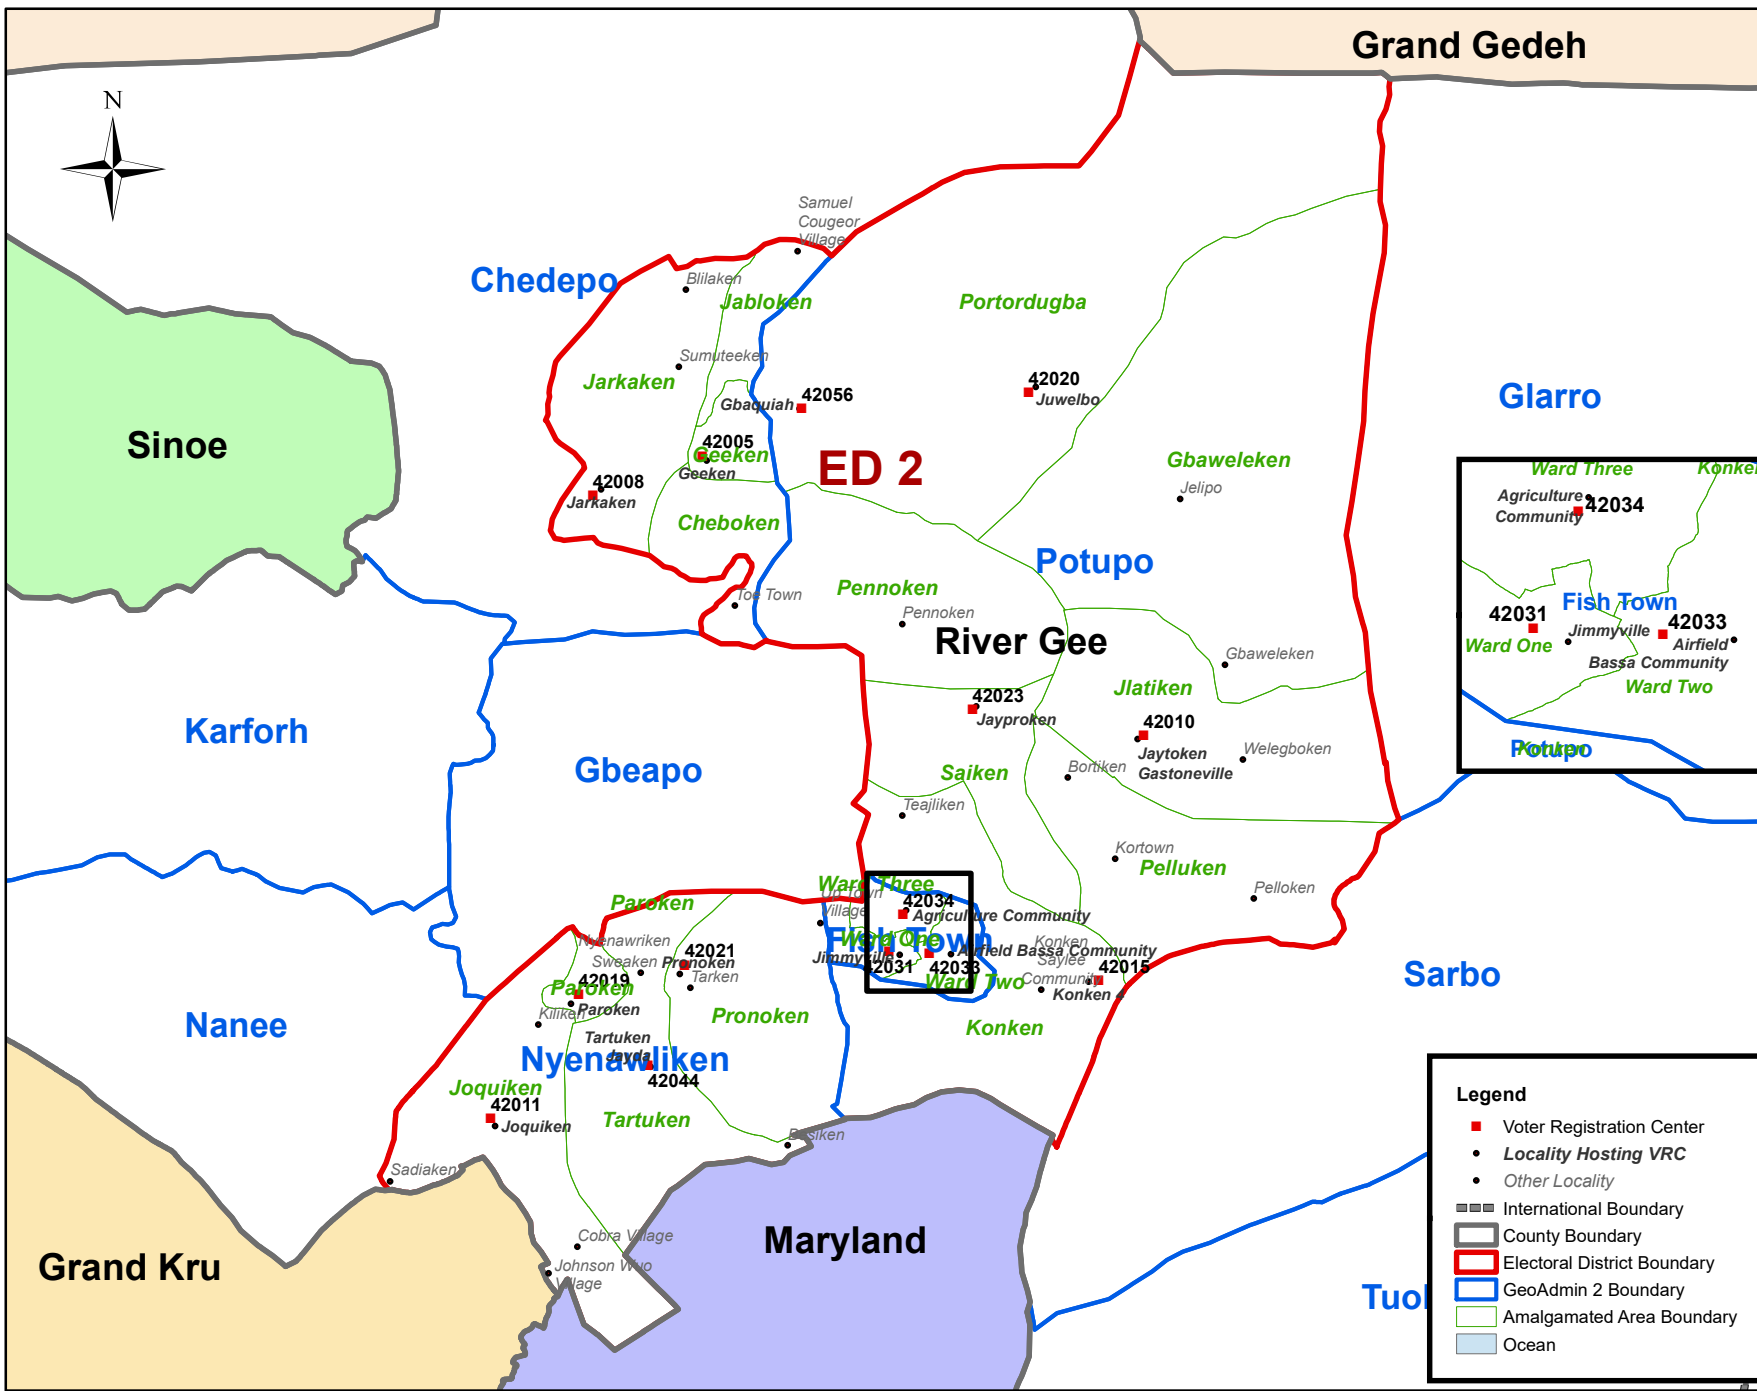

River Gee County Electoral District 2 2023-2028 Electoral Period

Voter Registration Centers		
VRC Code	Center Name	Total Registrants
42005	Geeken Public School	351
42008	Jarkaken Public School	1,236
42010	Jaytoken Public School	436
42011	Kuwor Memorial Public School	1,823
42015	Konken Puplic School	904
42019	Paroken Public School	1,029
42020	Juwelbo Public School	293
42021	Pronoken Public School	1,011
42023	Jayproken Public School	549
42031	Fish Town Demonstration School	2,153
42033	Gee Foundation School	1,938
42034	Fish Town Agriculture Building	1,449
42044	Tartuken Elementary School	475
42056	Gbaquiah Elementary School	109
Total Registrants		13,756

Legend

- Voter Registration Center
- Locality Hosting VRC
- Other Locality
- ▬ International Boundary
- ▬ County Boundary
- ▬ Electoral District Boundary
- ▬ GeoAdmin 2 Boundary
- ▬ Amalgamated Area Boundary
- ▬ Ocean

Voter registration centers have been allocated to the electoral districts in which they are situated. Therefore a person is assigned to the same electoral district of the center where he or she registered. The final voter registration figures are utilized

Scale: 1:323,060
 Map Projection: UTM Zone 29N
 Datum: WGS 84