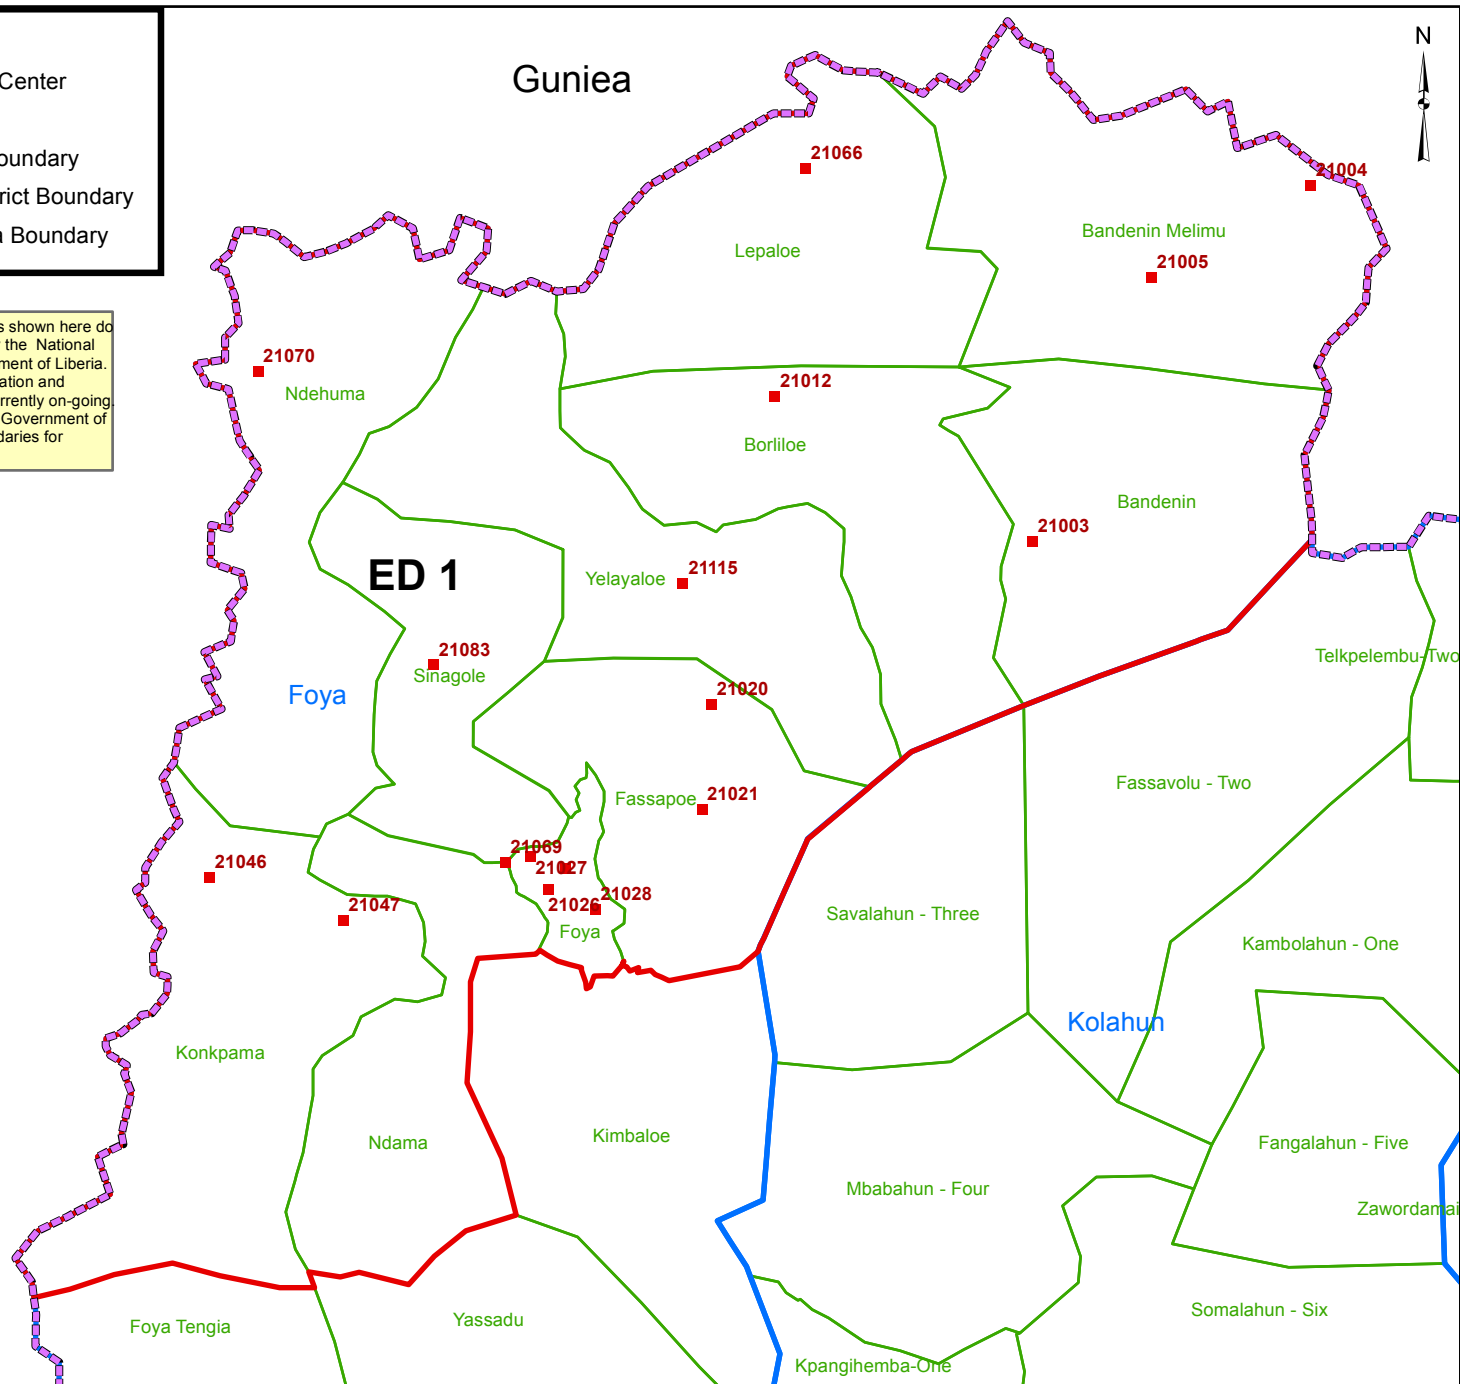

Legend

- Voter Registration Center
- ▭ County Boundary
- ▭ Electoral District Boundary
- ▭ Administrative District Boundary
- ▭ Amalgamated Area Boundary

NOTE: Administrative unit boundaries shown here do not represent official endorsement by the National Elections Commission or the Government of Liberia. The process for the accurate demarcation and mapping of administrative units is currently on-going. Upon completion of this process, the Government of Liberia shall release the official boundaries for administrative units of Liberia

Sierra Leone

Lofa County Electoral District No. 1 2017

Voter Registration Centers		
VRC Code	Center Name	Total Registrants
21003	Porluma Town Hall	2,040
21004	Bandenin Melimu Town Hall	531
21005	Forbayman Public School	856
21012	Boriloe Town Hall	1,027
21020	Fassapoe (Old) Town Hall	472
21021	Mbenduma Public School	1,163
21025	Foya Market Hall	2,808
21026	Foya Town Hall	3,337
21027	Foya New Market	2,084
21028	Foyakama Public School	1,568
21046	Worsongar Public School	2,180
21047	Wahbengu Public School	914
21066	Solumba Public School	1,733
21069	Ndama Public School	1,730
21070	Mendicorma Town Hall	2,905
21083	Sengar Palava Hut	1,395
21115	Yelayaloe Town Hall	605
Total Registrants (After Exhibition)		27,348

Voter registration centers have been assigned to electoral districts. Therefore, a person is assigned to the same electoral district of the center where he or she registered.

The final roll of registrants (after the Exhibition Exercise) is displayed.

Scale: 1:170,000
 Map Projection: UTM Zone 29N
 Datum: WGS 84
 Unit: Meter

Prepared & Printed By:
 National Elections Commission
 Production Date: 27 September 2017