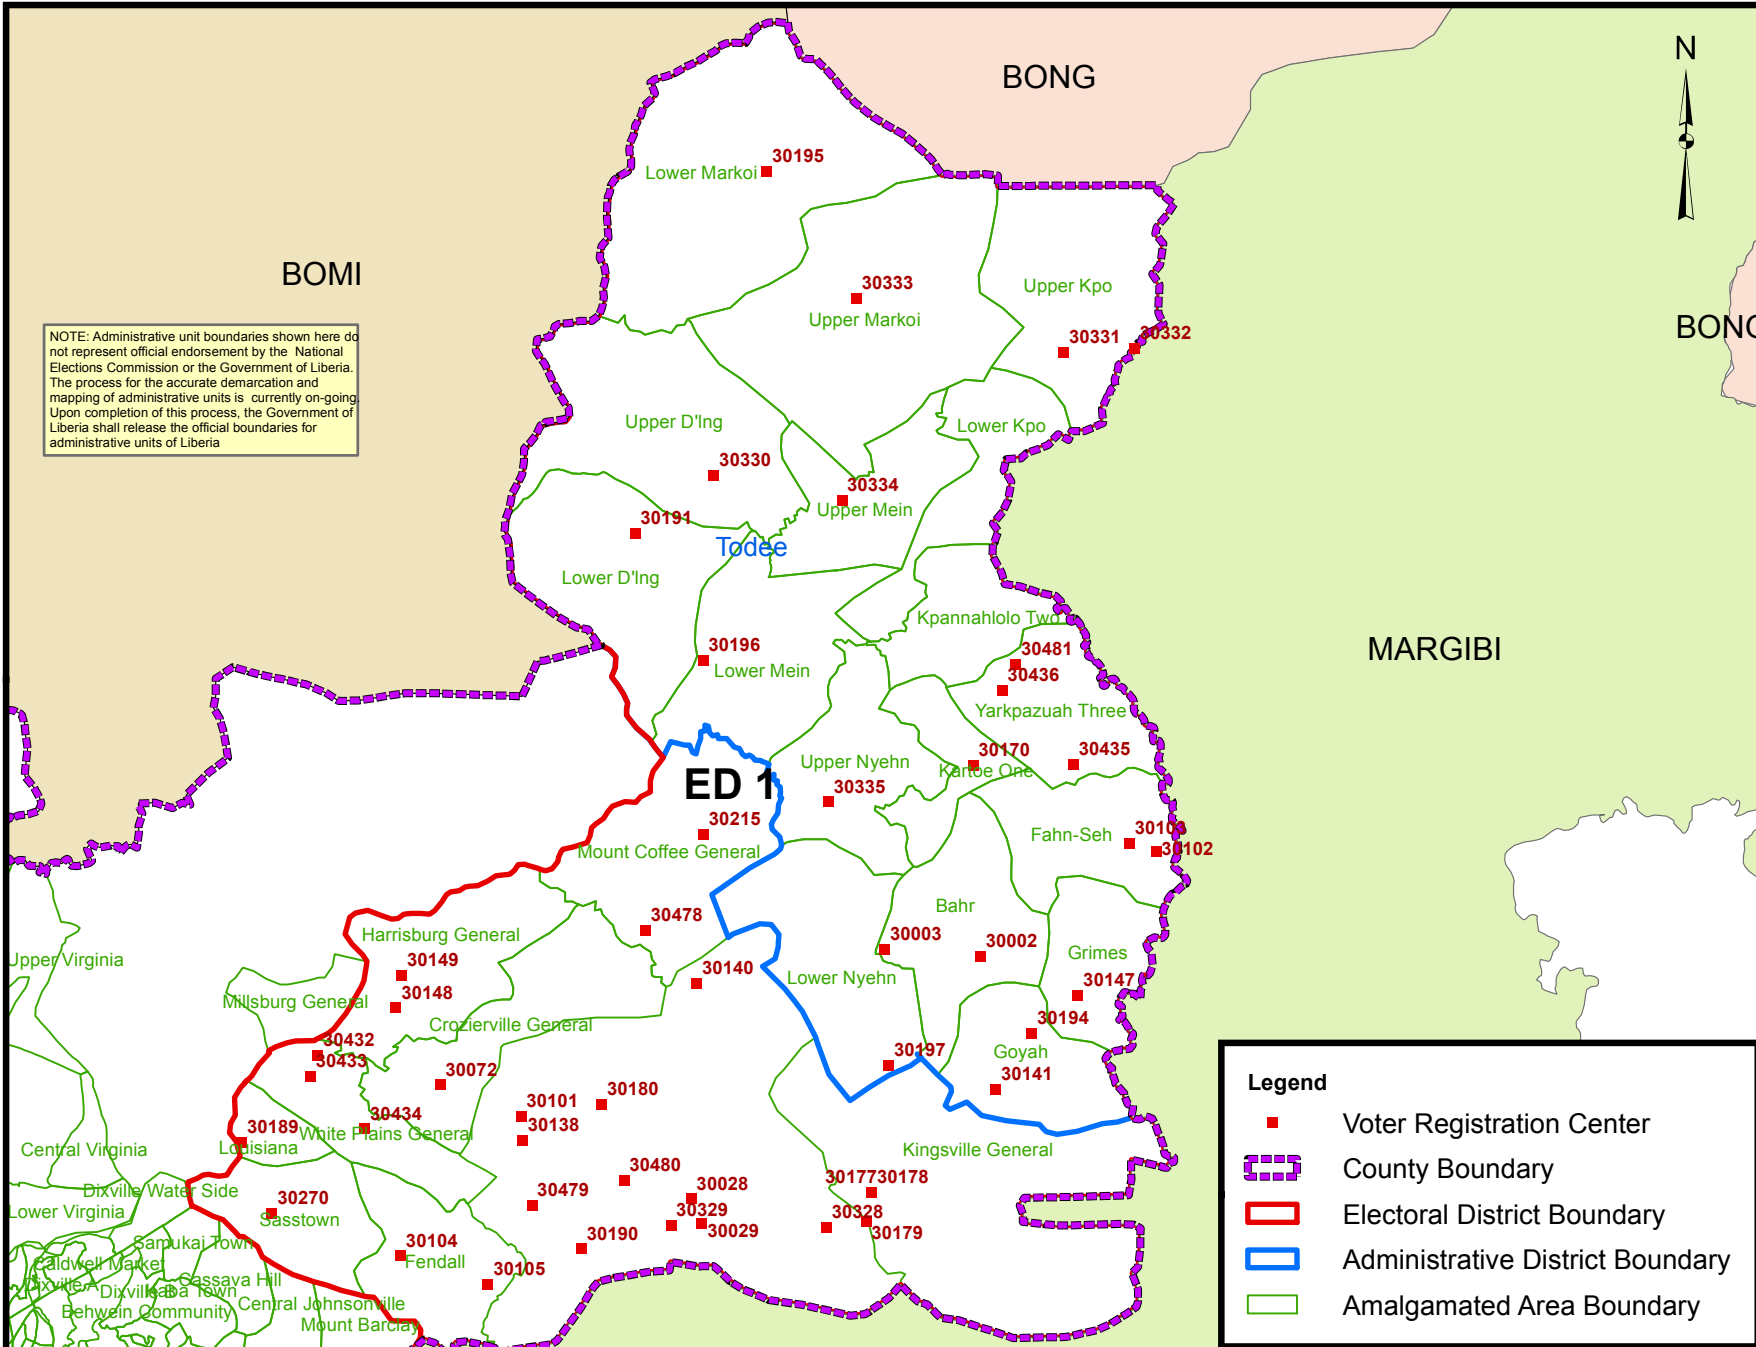

Montserrado County Electoral District No.1 2017

Voter Registration Centers		
VRC Code	Center Name	Total Registrants
30002	Goba Town Public School	731
30003	Sackie Town Public School	656
30028	Careysburg High School	1,101
30029	Careysburg Administrative Building	998
30072	Crozierville Town Hall	1,118
30101	Euphemial Barclay School	1,304
30102	Morris Farm School	1,594
30103	Blopa Public School	569
30104	Fendall Public School	553
30105	Fendall U.L. Palava Hut	2,922
30138	Children Home School	424
30140	Youth Camp Auditorium	1,516
30141	Freeman Reserved Public School	714
30147	Bernand Curve Palava Hut	840
30148	David A. Day Memorial Lutheran Sch	312
30149	Raymond Camp School	880
30170	Kartoe Public School	738
30177	Kingsville Public School	1,428
30178	Kingsville Public School	1,600
30179	15th Gate Community School	1,355
30180	Kpayaquelleh Palava Hut	447
30189	Louisiana Waterside Community Sch	924
30190	King's Farm Community School	2,246
30191	Mary Paye Farm Public School	522
30194	Gwee Town Palava Hut	528
30195	Tarquoi Town Palava Hut	460
30196	Koon Town Public School	1,421
30197	Manamu Town Palava Hut	466
30215	Zingbor Town Hall	737
30270	Sasstown Community School	933
30328	New Land IDP Camp Community Hall	454
30329	New Land IDP Camp Community Hall	316
30330	Clean Town Palava Hut	532
30331	Zannah Town Public School	1,123
30332	Moisee Town Public School	393
30333	Yeakpai Town Public School	1,309
30334	Yeagbah Town Public School	774
30335	Nyehn Town Public School	1,655
30432	C. H. Henry Public School	197
30433	Jesus Christ Children Int'l School	286
30434	Hart Town Hall	154
30435	Yarkpazuah Palava Hut	895
30436	Pleemu Public School	902
30478	Bahr Town Public School	286
30479	Gbokolleh Town Public School	1,189
30480	Frank Town Public School	545
30481	Karnga Town Public School	742
Total Registrants (After Exhibition)		41,769

Legend

- Voter Registration Center
- ⋮ County Boundary
- ▭ Electoral District Boundary
- ▭ Administrative District Boundary
- ▭ Amalgamated Area Boundary

Voter registration centers have been assigned to electoral districts. Therefore a person is assigned to the same electoral district of the center where he or she registered.

The final roll of registrants (after the Exhibition Exercise) is displayed.

Data Sources:
2017 National Voter Registration Exercise- National Elections Commission
2009-2010 Administrative Boundary & Locality Revalidation Project - Inter-Agency Taskforce on Delimitation (IATD: MIA, MLME, NEC, LISGIS)
2007 National Geographic Planning - Liberia Institute of Statistics & Geo-Information Services (LISGIS)
2006-2007 Boundary Harmonization Exercise - Special Joint Stakeholders Collaborative Committee (SJSCC)

Scale: 1:400,000
Map Projection: UTM Zone 29N
Datum: WGS 84
Unit: Meter

Prepared & Printed By:
National Elections Commission
Production Date: 27 September 2017