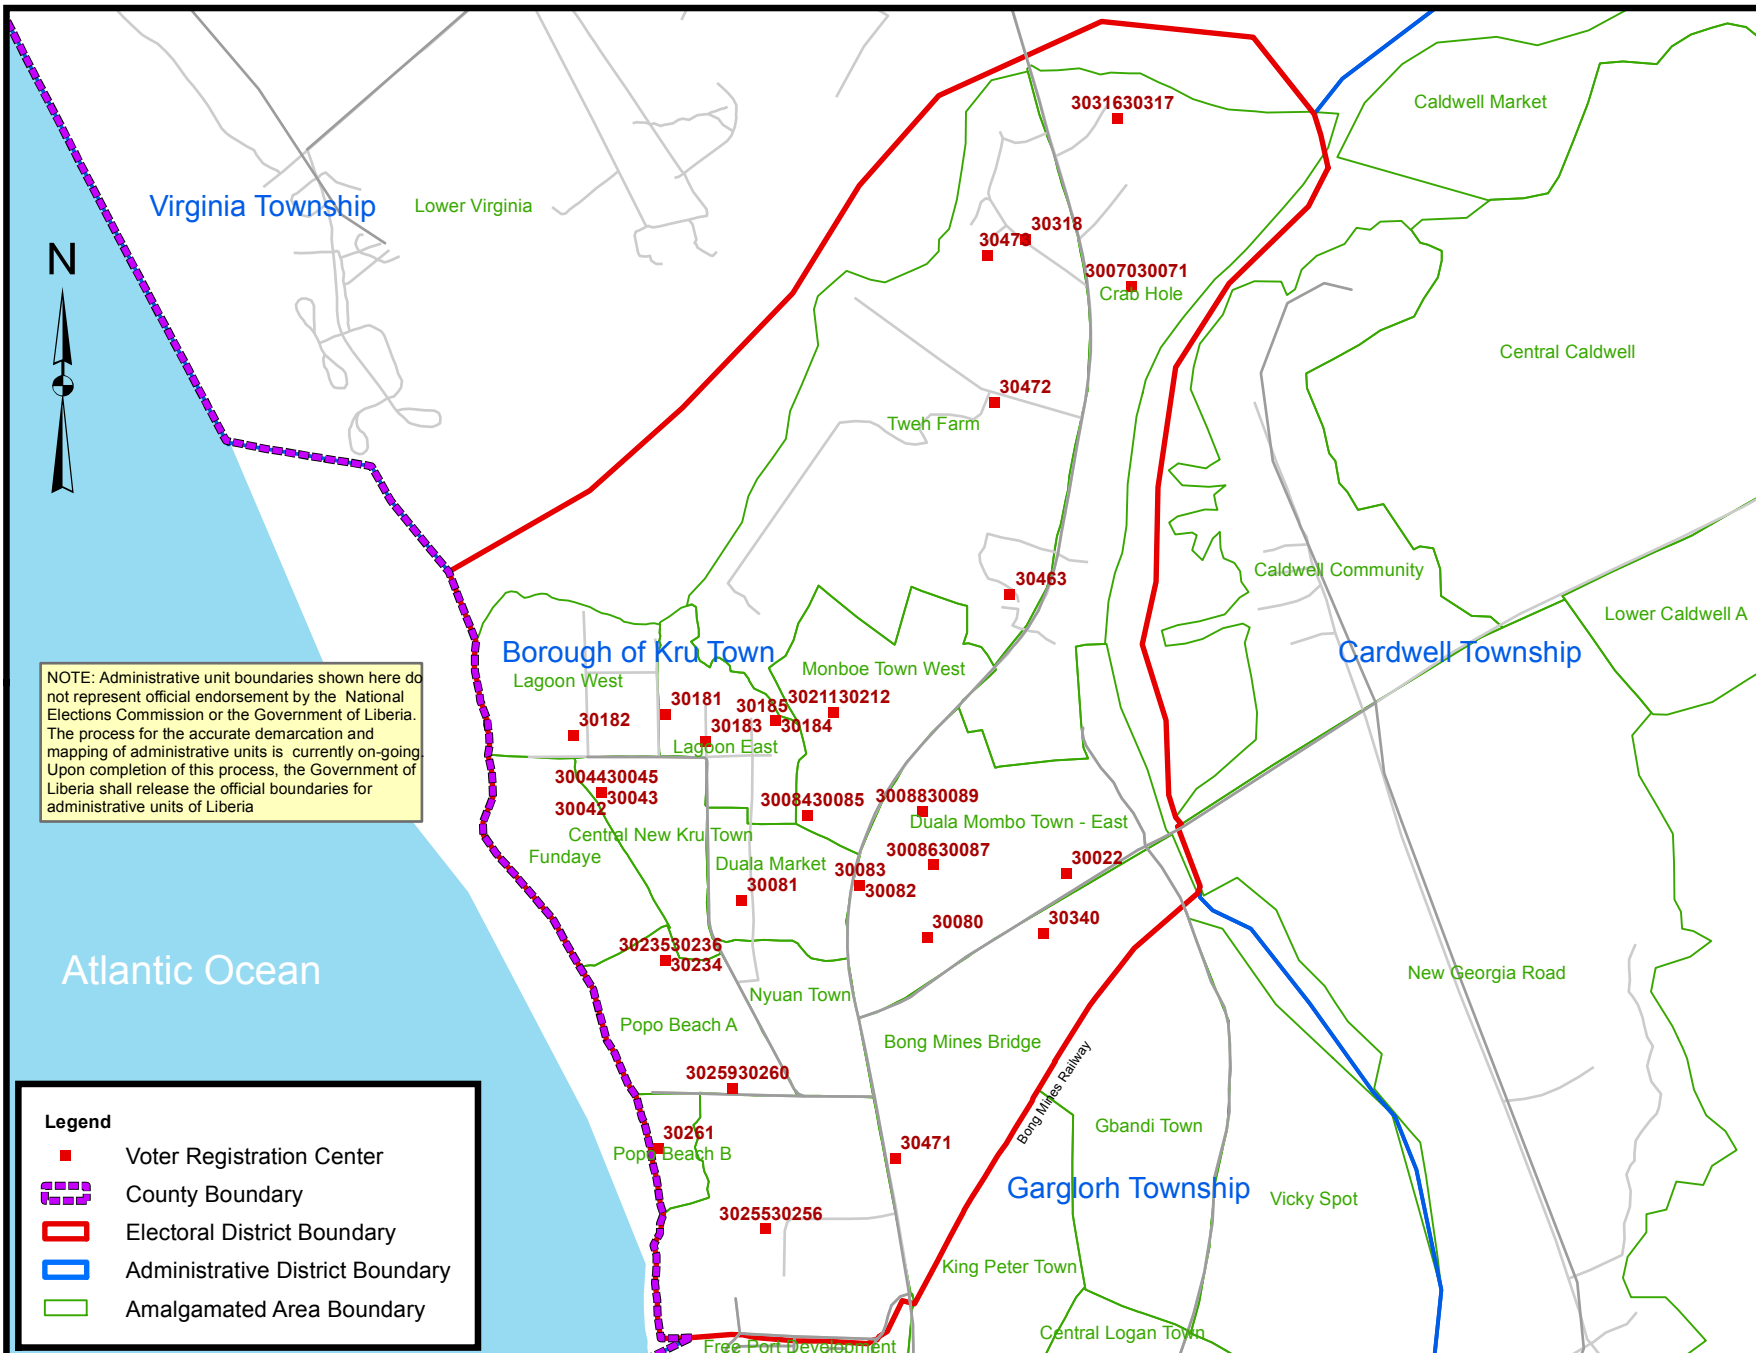

# Montserrado County Electoral District No.16 2017

NOTE: Administrative unit boundaries shown here do not represent official endorsement by the National Elections Commission or the Government of Liberia. The process for the accurate demarcation and mapping of administrative units is currently on-going. Upon completion of this process, the Government of Liberia shall release the official boundaries for administrative units of Liberia