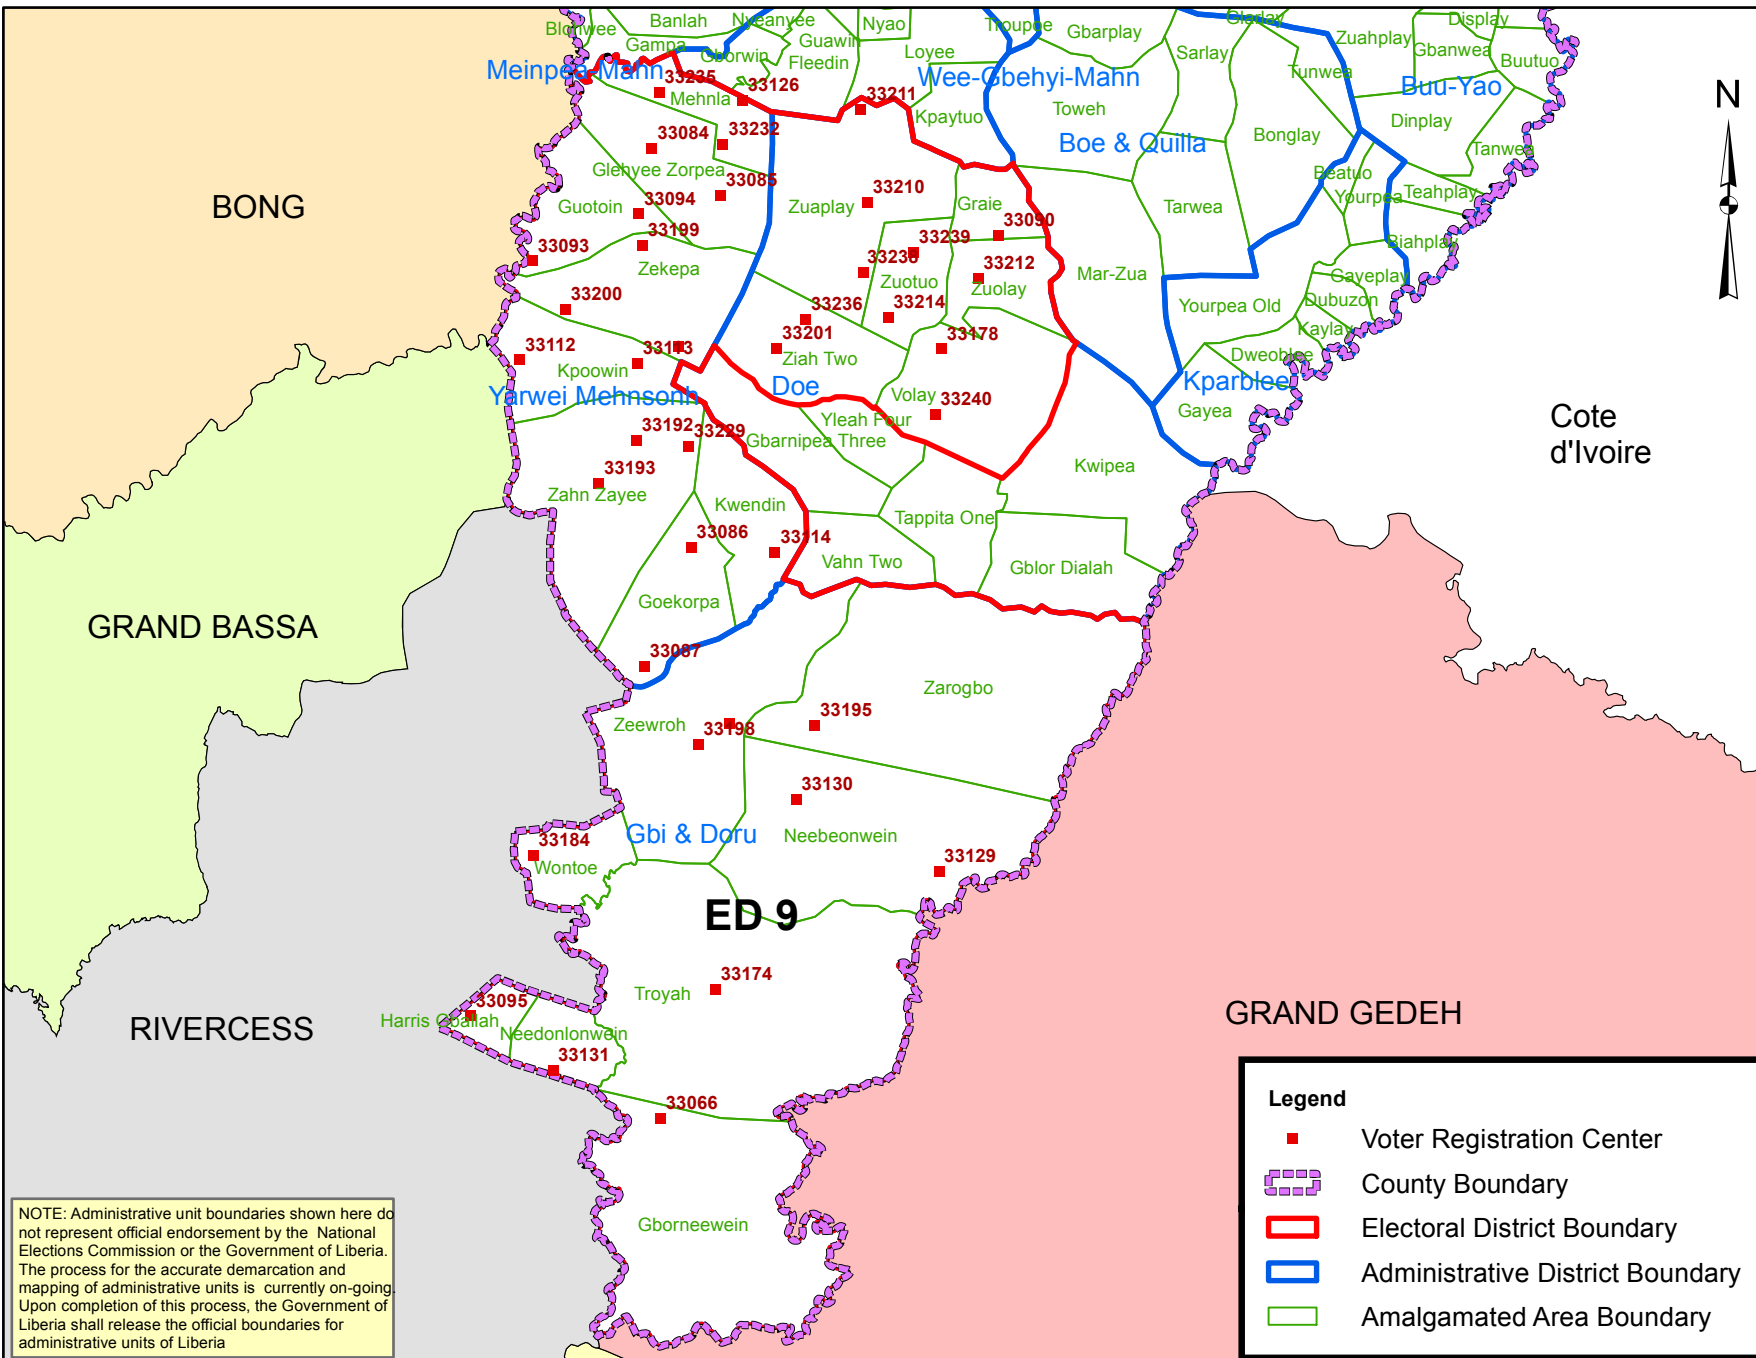

# Nimba County Electoral District No.9 2017

NOTE: Administrative unit boundaries shown here do not represent official endorsement by the National Elections Commission or the Government of Liberia. The process for the accurate demarcation and mapping of administrative units is currently on-going. Upon completion of this process, the Government of Liberia shall release the official boundaries for administrative units of Liberia

**Legend**

- Voter Registration Center
- ▬ County Boundary
- ▬ Electoral District Boundary
- ▬ Administrative District Boundary
- ▬ Amalgamated Area Boundary

Voter registration centers have been assigned to electoral districts. Therefore a person is assigned to the same electoral district of the center where he or she registered.